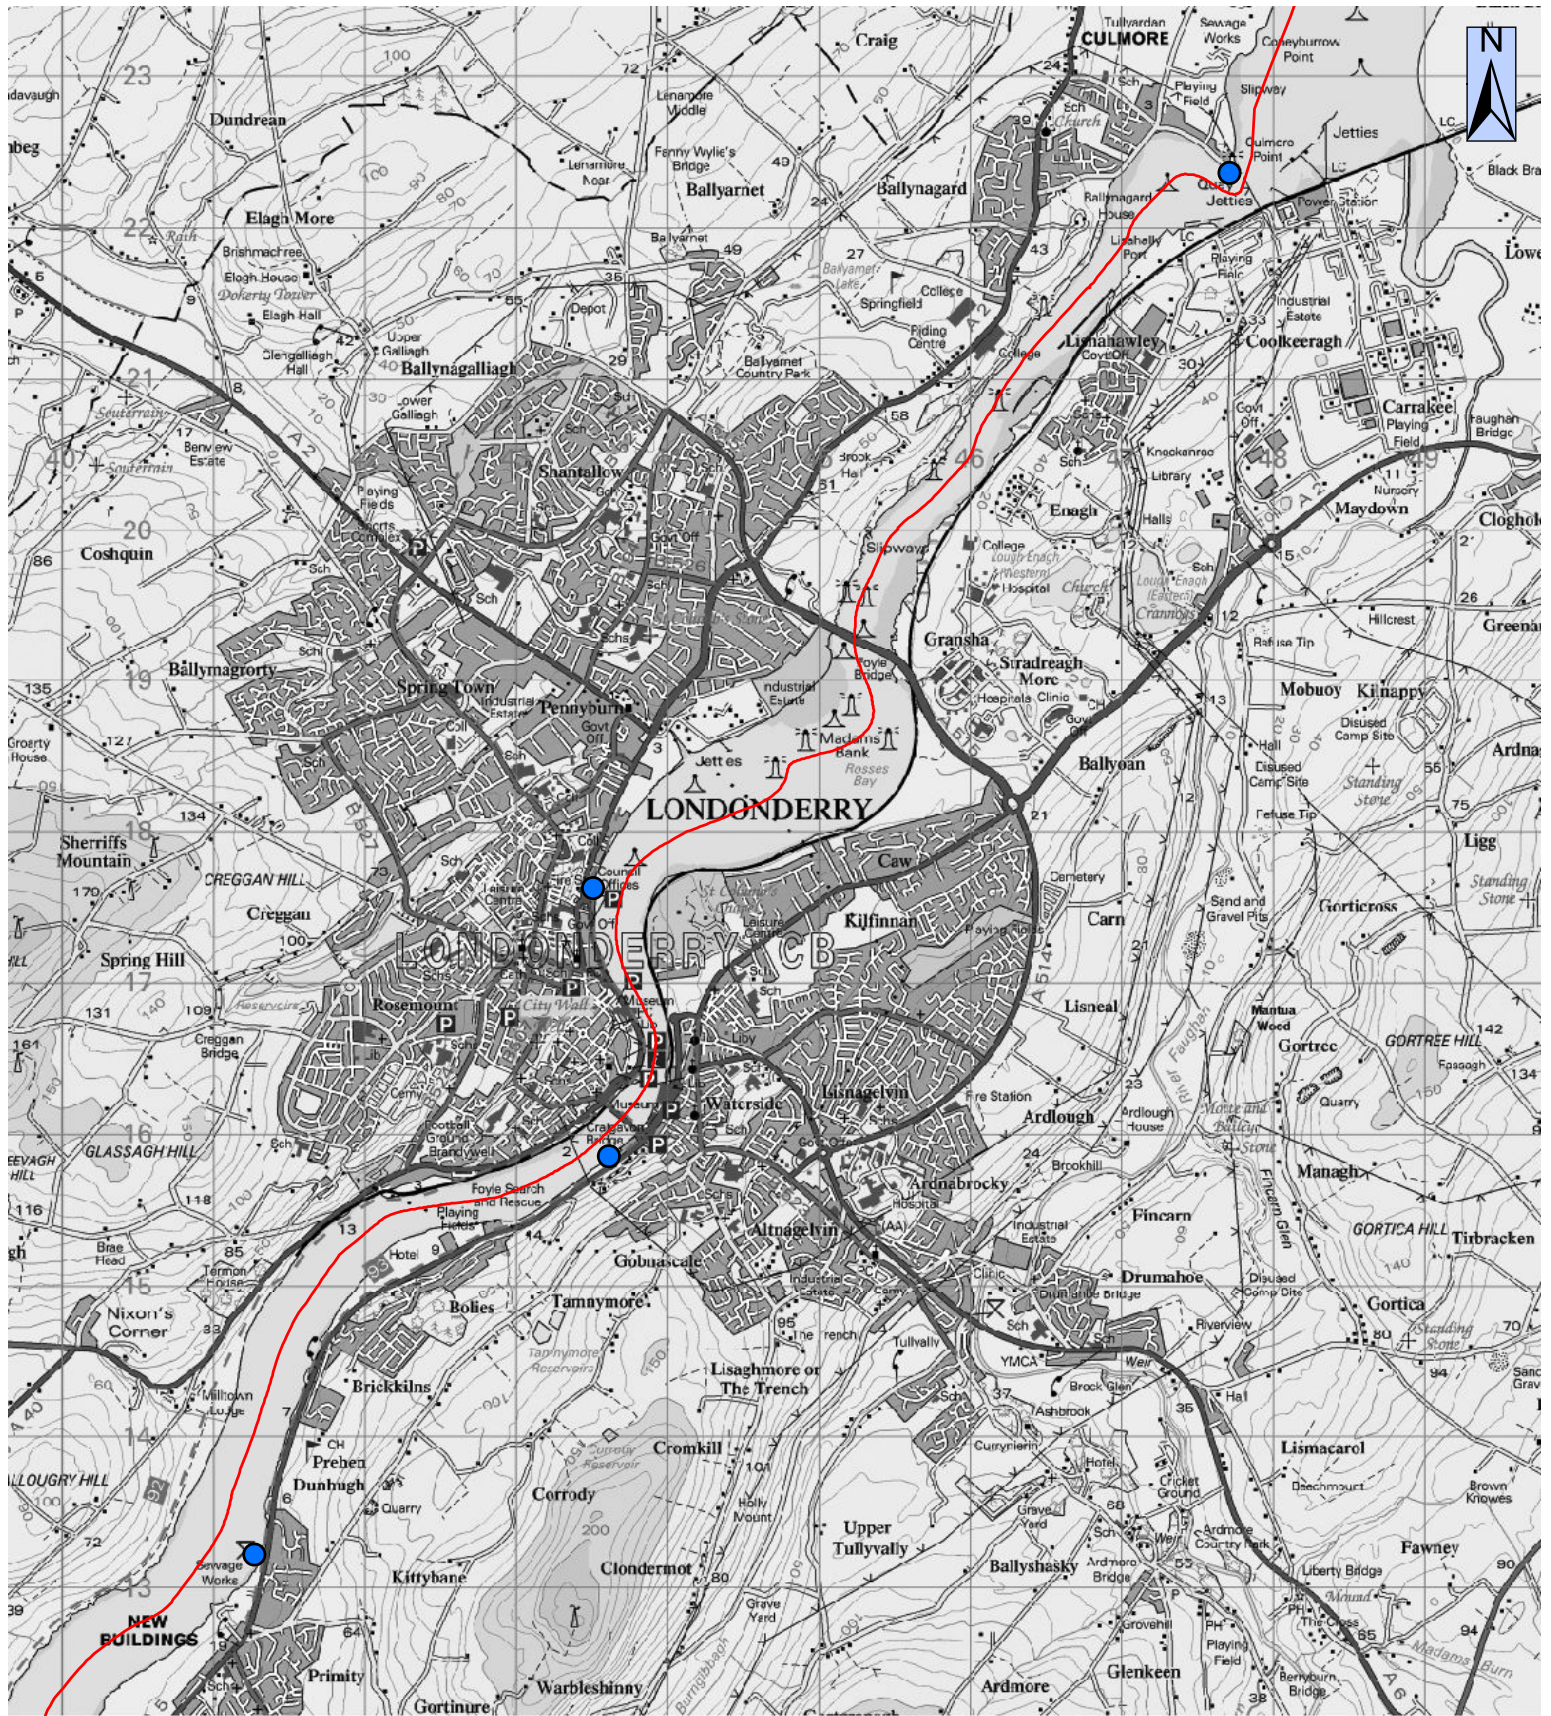

Lough Foyle Canoe Trail: New Buildings - Culmore Point

CanoeNI.com

Your definitive guide to canoeing in Northern Ireland

1:50,000

This material is Crown Copyright and is reproduced with the permission of Land and Property Services under delegated authority from the Controller of Her Majesty's Stationary Office. © Crown copyright and database rights NIMA ESA&LA205.2