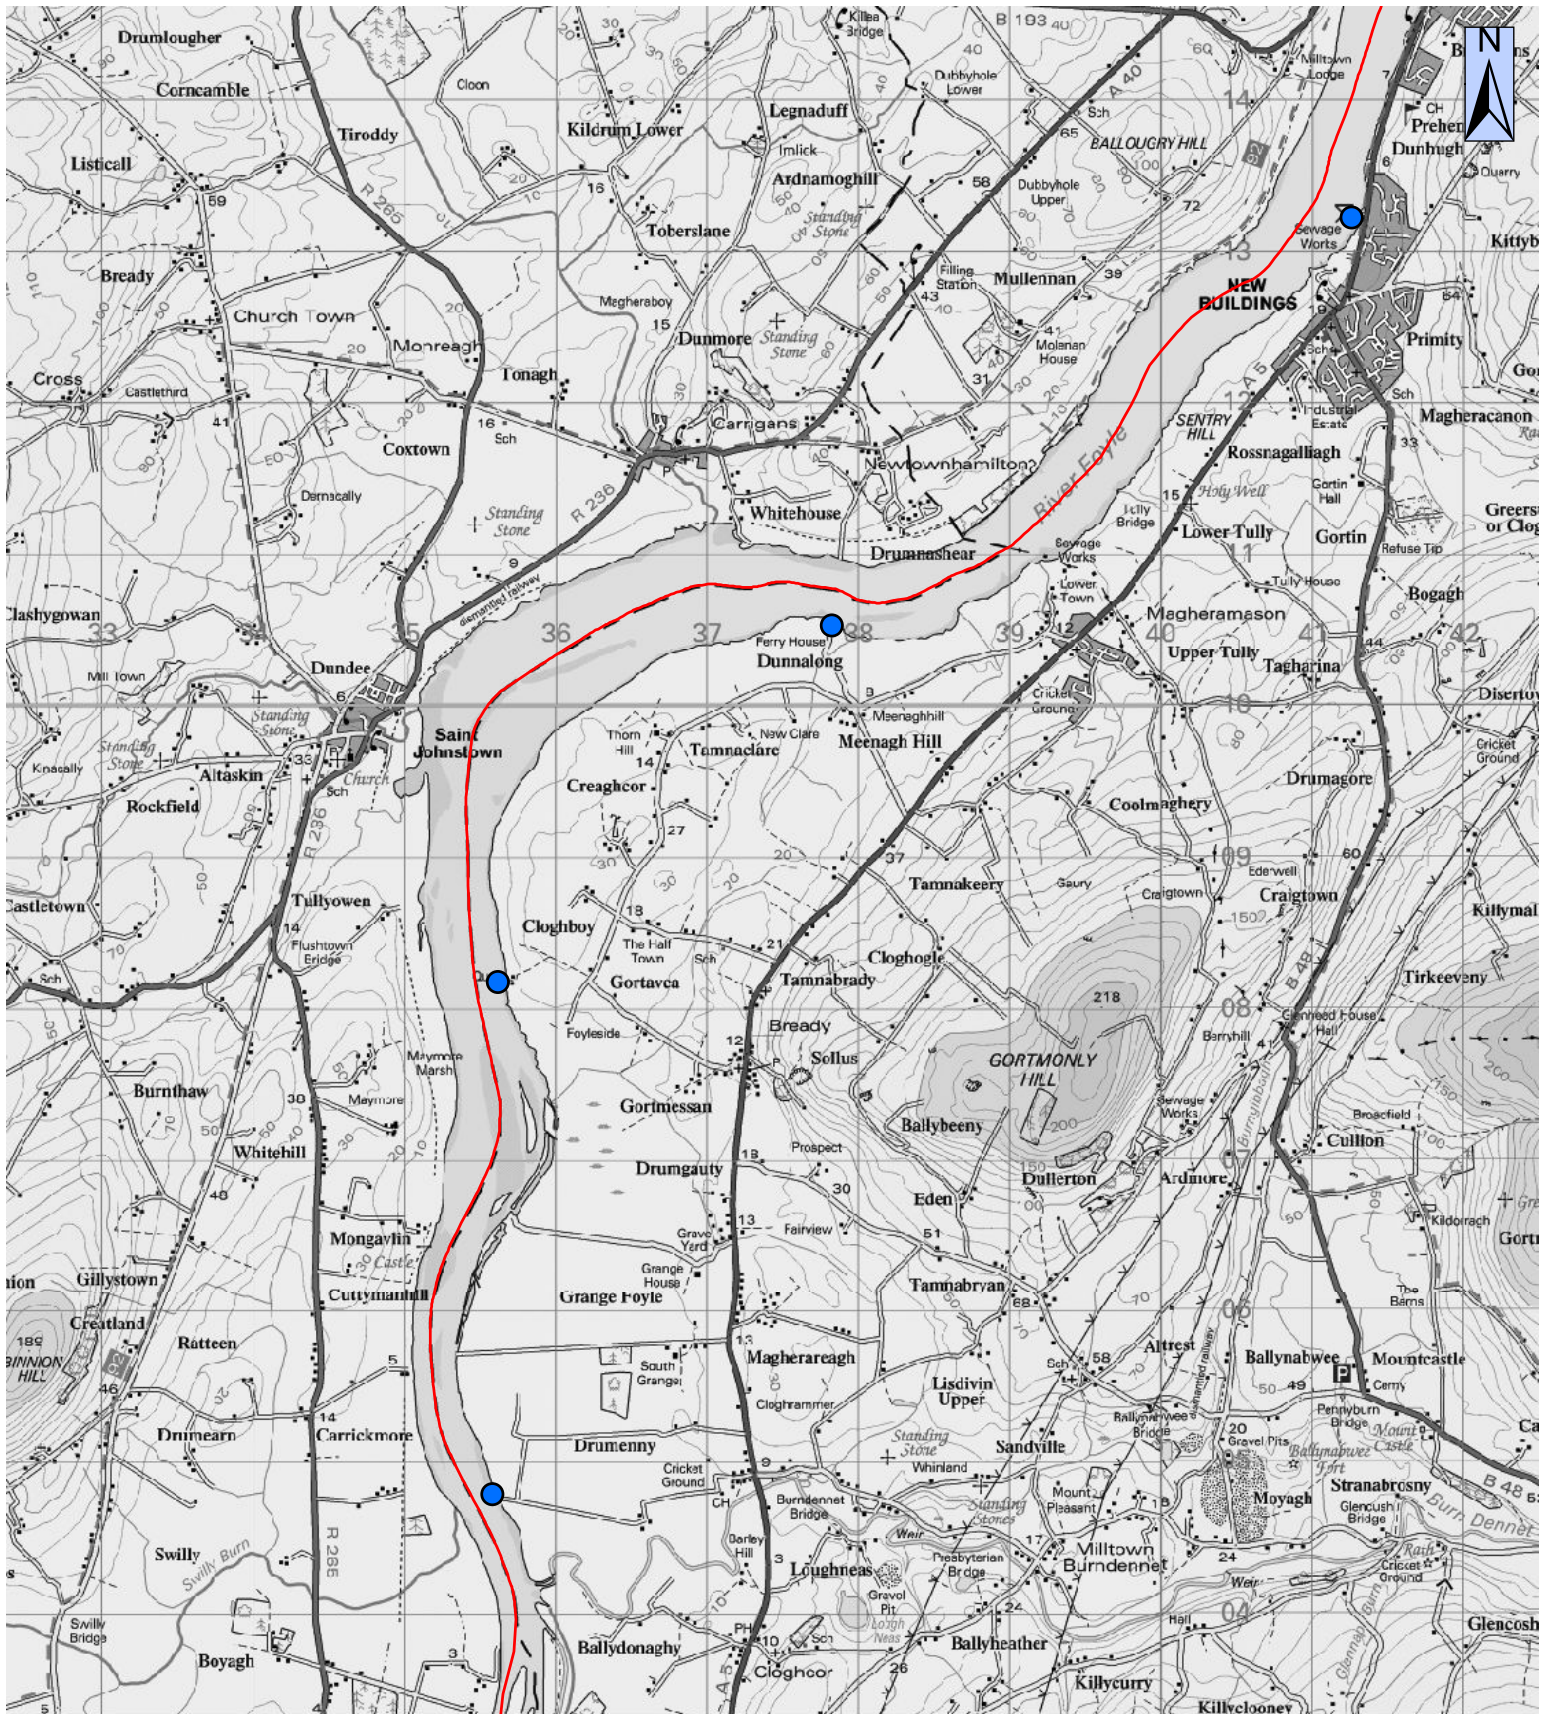

# Lough Foyle Canoe Trail: Fulton's Ram - New Buildings

CanoeNI.com

Your definitive guide to canoeing in Northern Ireland

1:50,000

This material is Crown Copyright and is reproduced with the permission of Land and Property Services under delegated authority from the Controller of Her Majesty's Stationary Office. © Crown copyright and database rights NIMA ESA&LA205.2