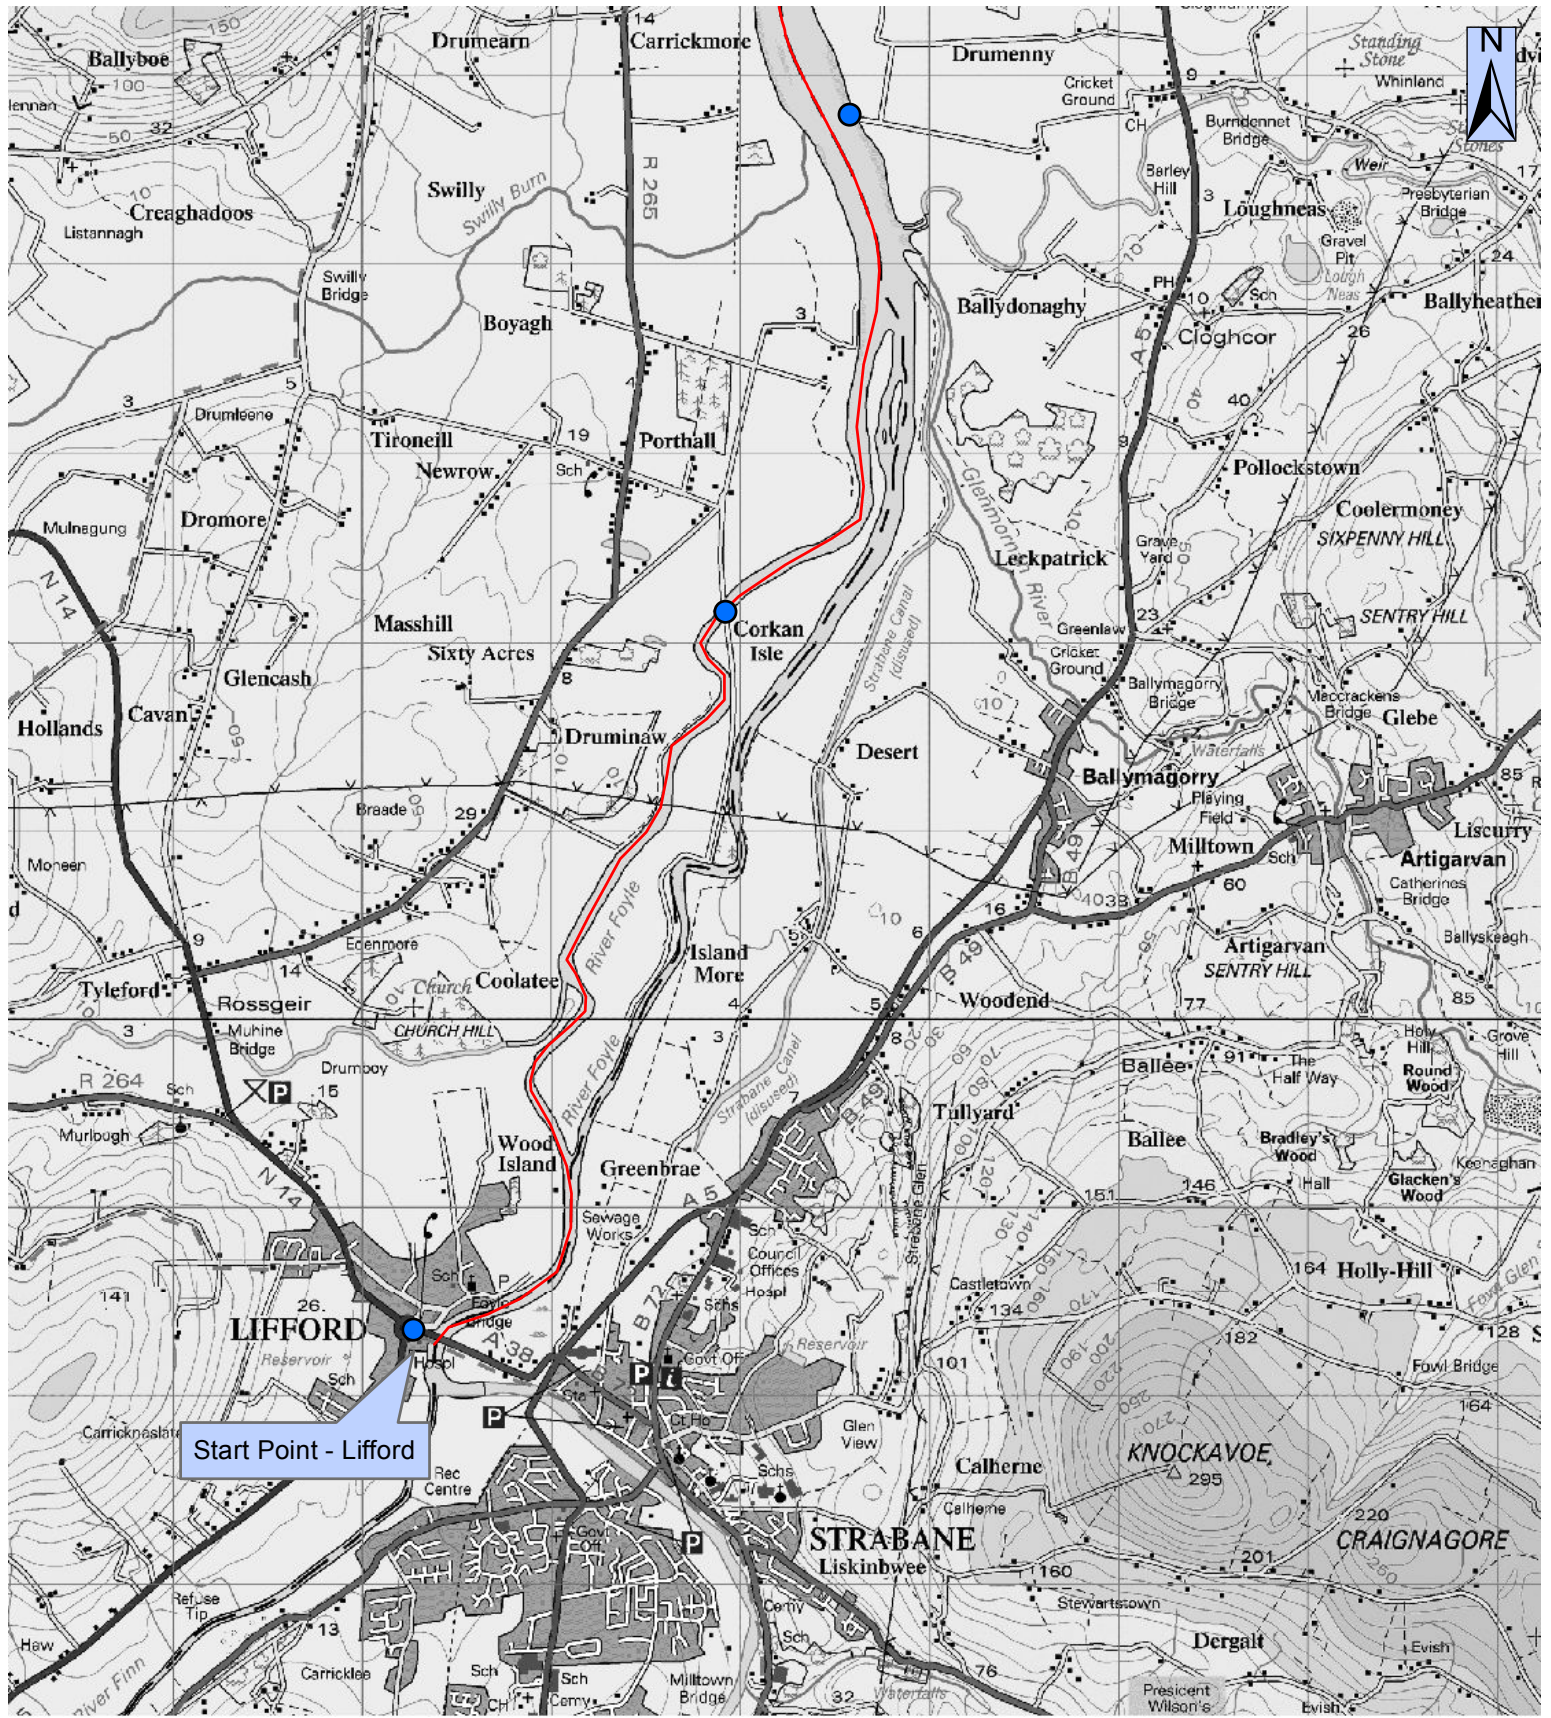

Lough Foyle Canoe Trail - Lifford - Fulton's Ram

CanoeNI.com

Your definitive guide to canoeing in Northern Ireland

1:40,000

This material is Crown Copyright and is reproduced with the permission of Land and Property Services under delegated authority from the Controller of Her Majesty's Stationary Office. © Crown copyright and database rights NIMA ESA&LA205.2