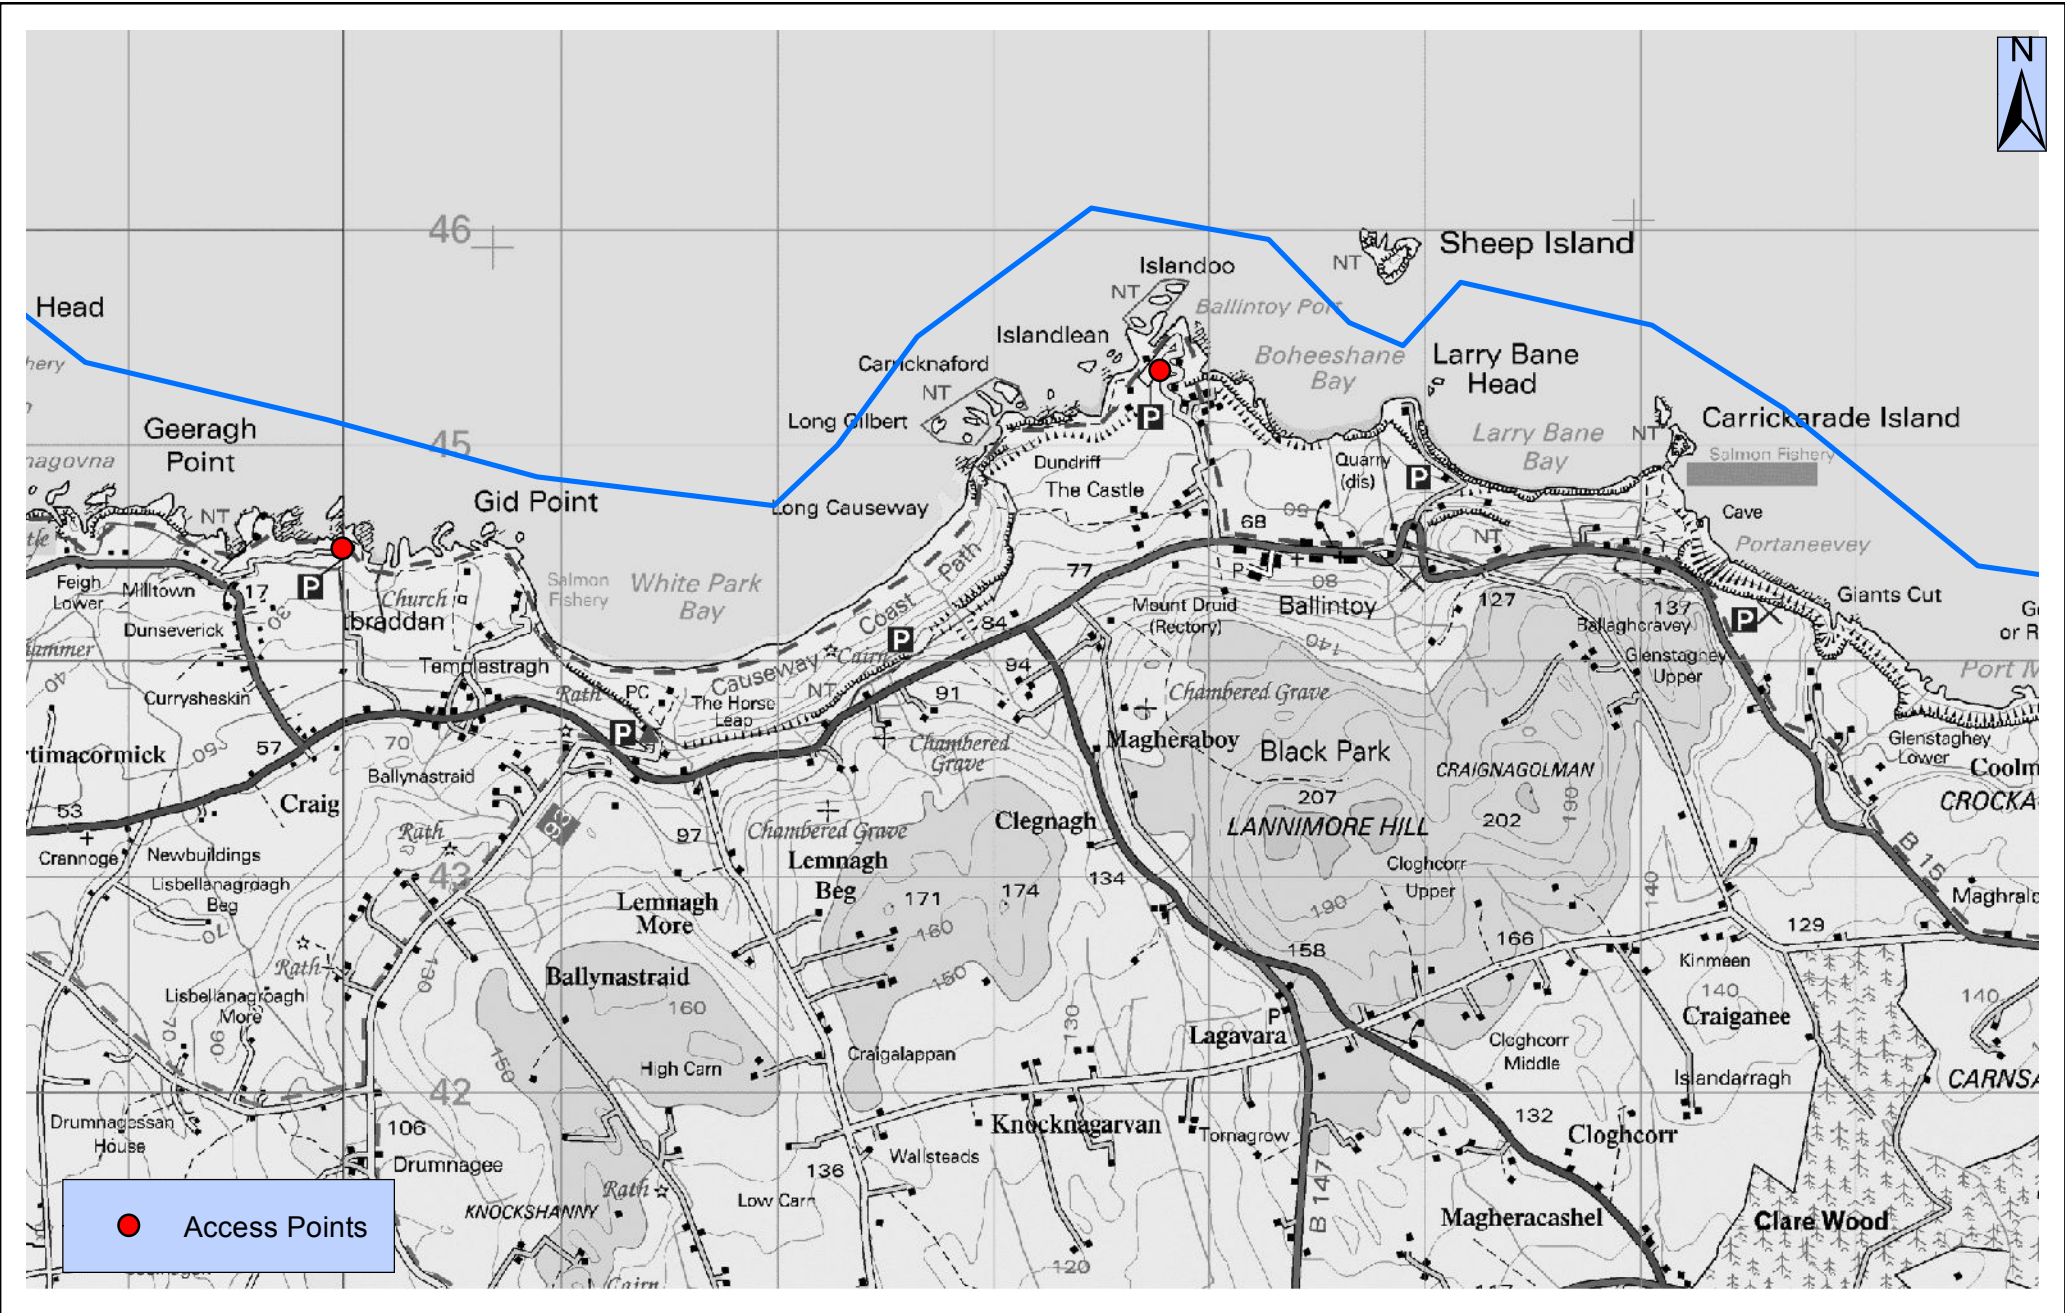

Coastal Canoe Trail - North (Dunserwick - Ballintoy)

CanoeNI.com

Your definitive guide to canoeing in Northern Ireland

1:35,000

This material is Crown Copyright and is reproduced with the permission of Land and Property Services under delegated authority from the Controller of Her Majesty's Stationary Office, © Crown copyright and database rights NIMA ESA&LA205.2