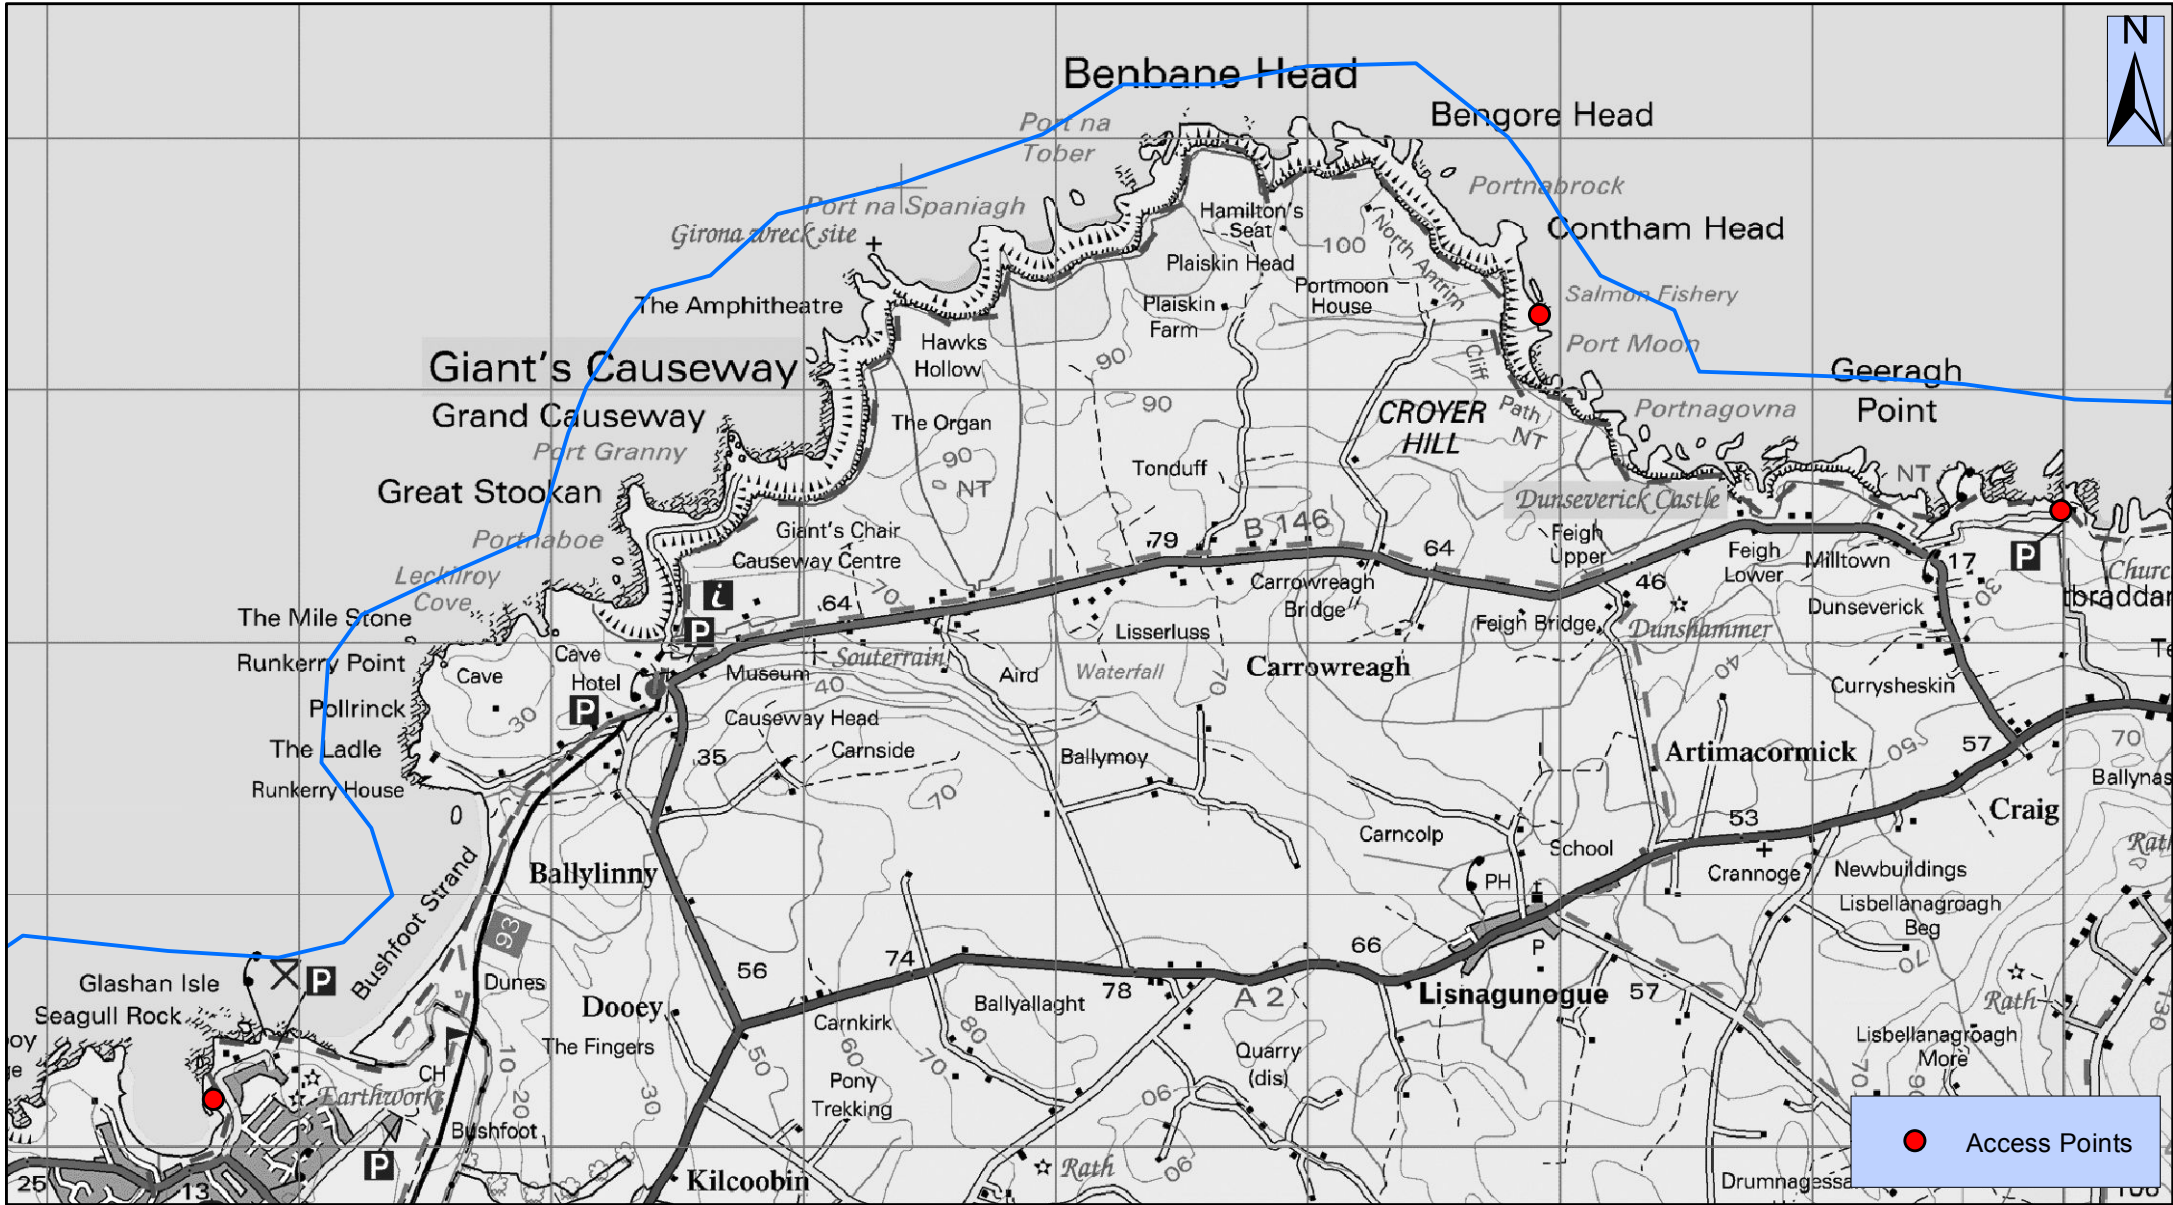

# Coastal Canoe Trail - North (Portballintrae - Dunservick)

CanoeNI.com

Your definitive guide to canoeing in Northern Ireland

1:30,000

This material is Crown Copyright and is reproduced with the permission of Land and Property Services under delegated authority from the Controller of Her Majesty's Stationary Office. © Crown copyright and database rights NIMA ESA&LA205.2