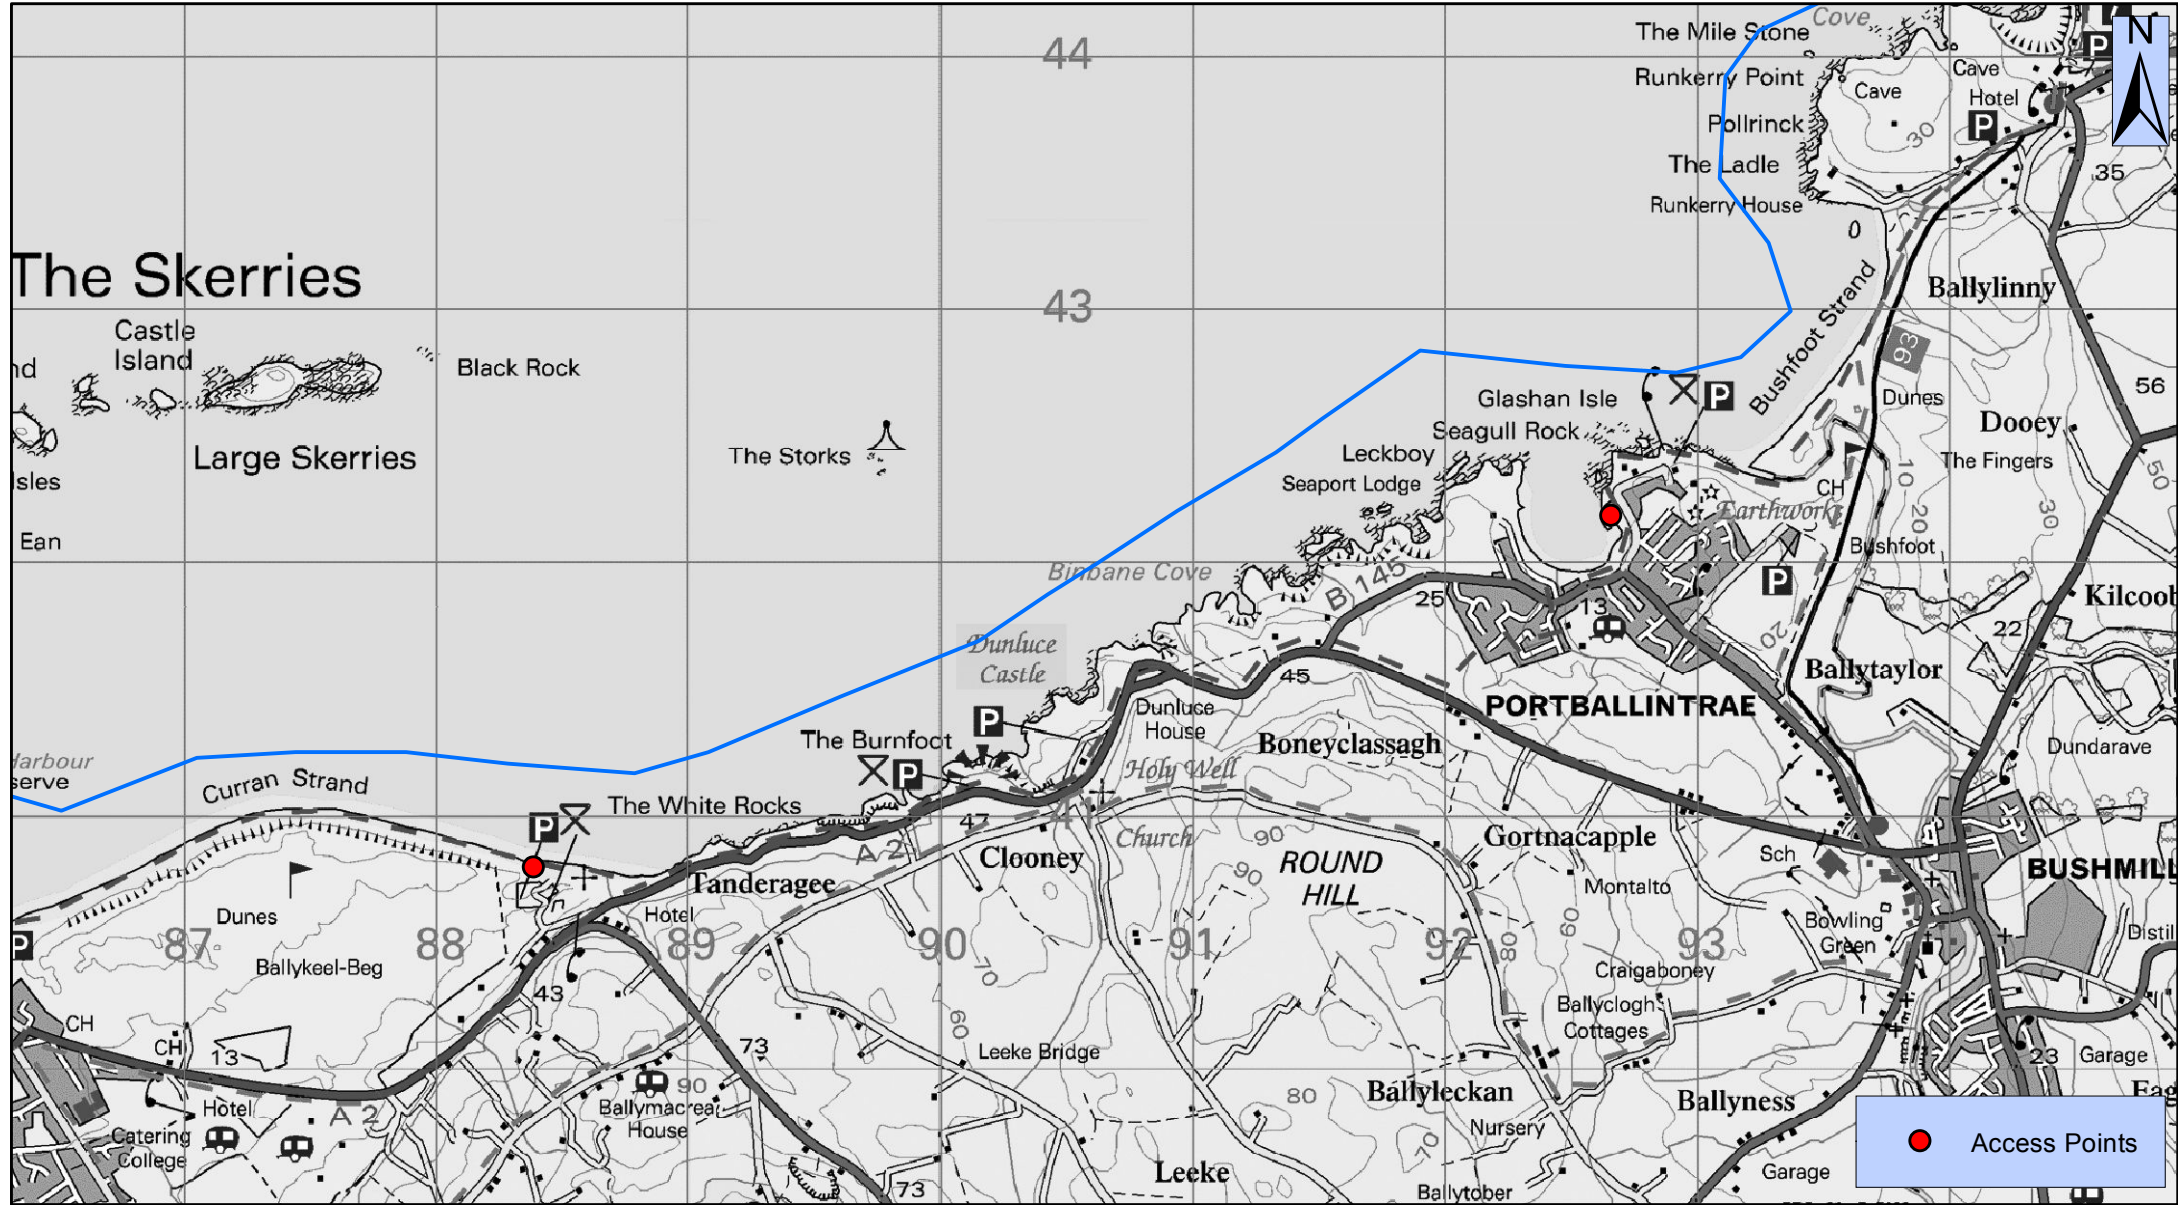

# Coastal Canoe Trail - North (White Rocks - Portballintrae)

CanoeNI.com

Your definitive guide to canoeing in Northern Ireland

1:30,000

This material is Crown Copyright and is reproduced with the permission of Land and Property Services under delegated authority from the Controller of Her Majesty's Stationary Office. © Crown copyright and database rights NIMA ESA&LA205.2