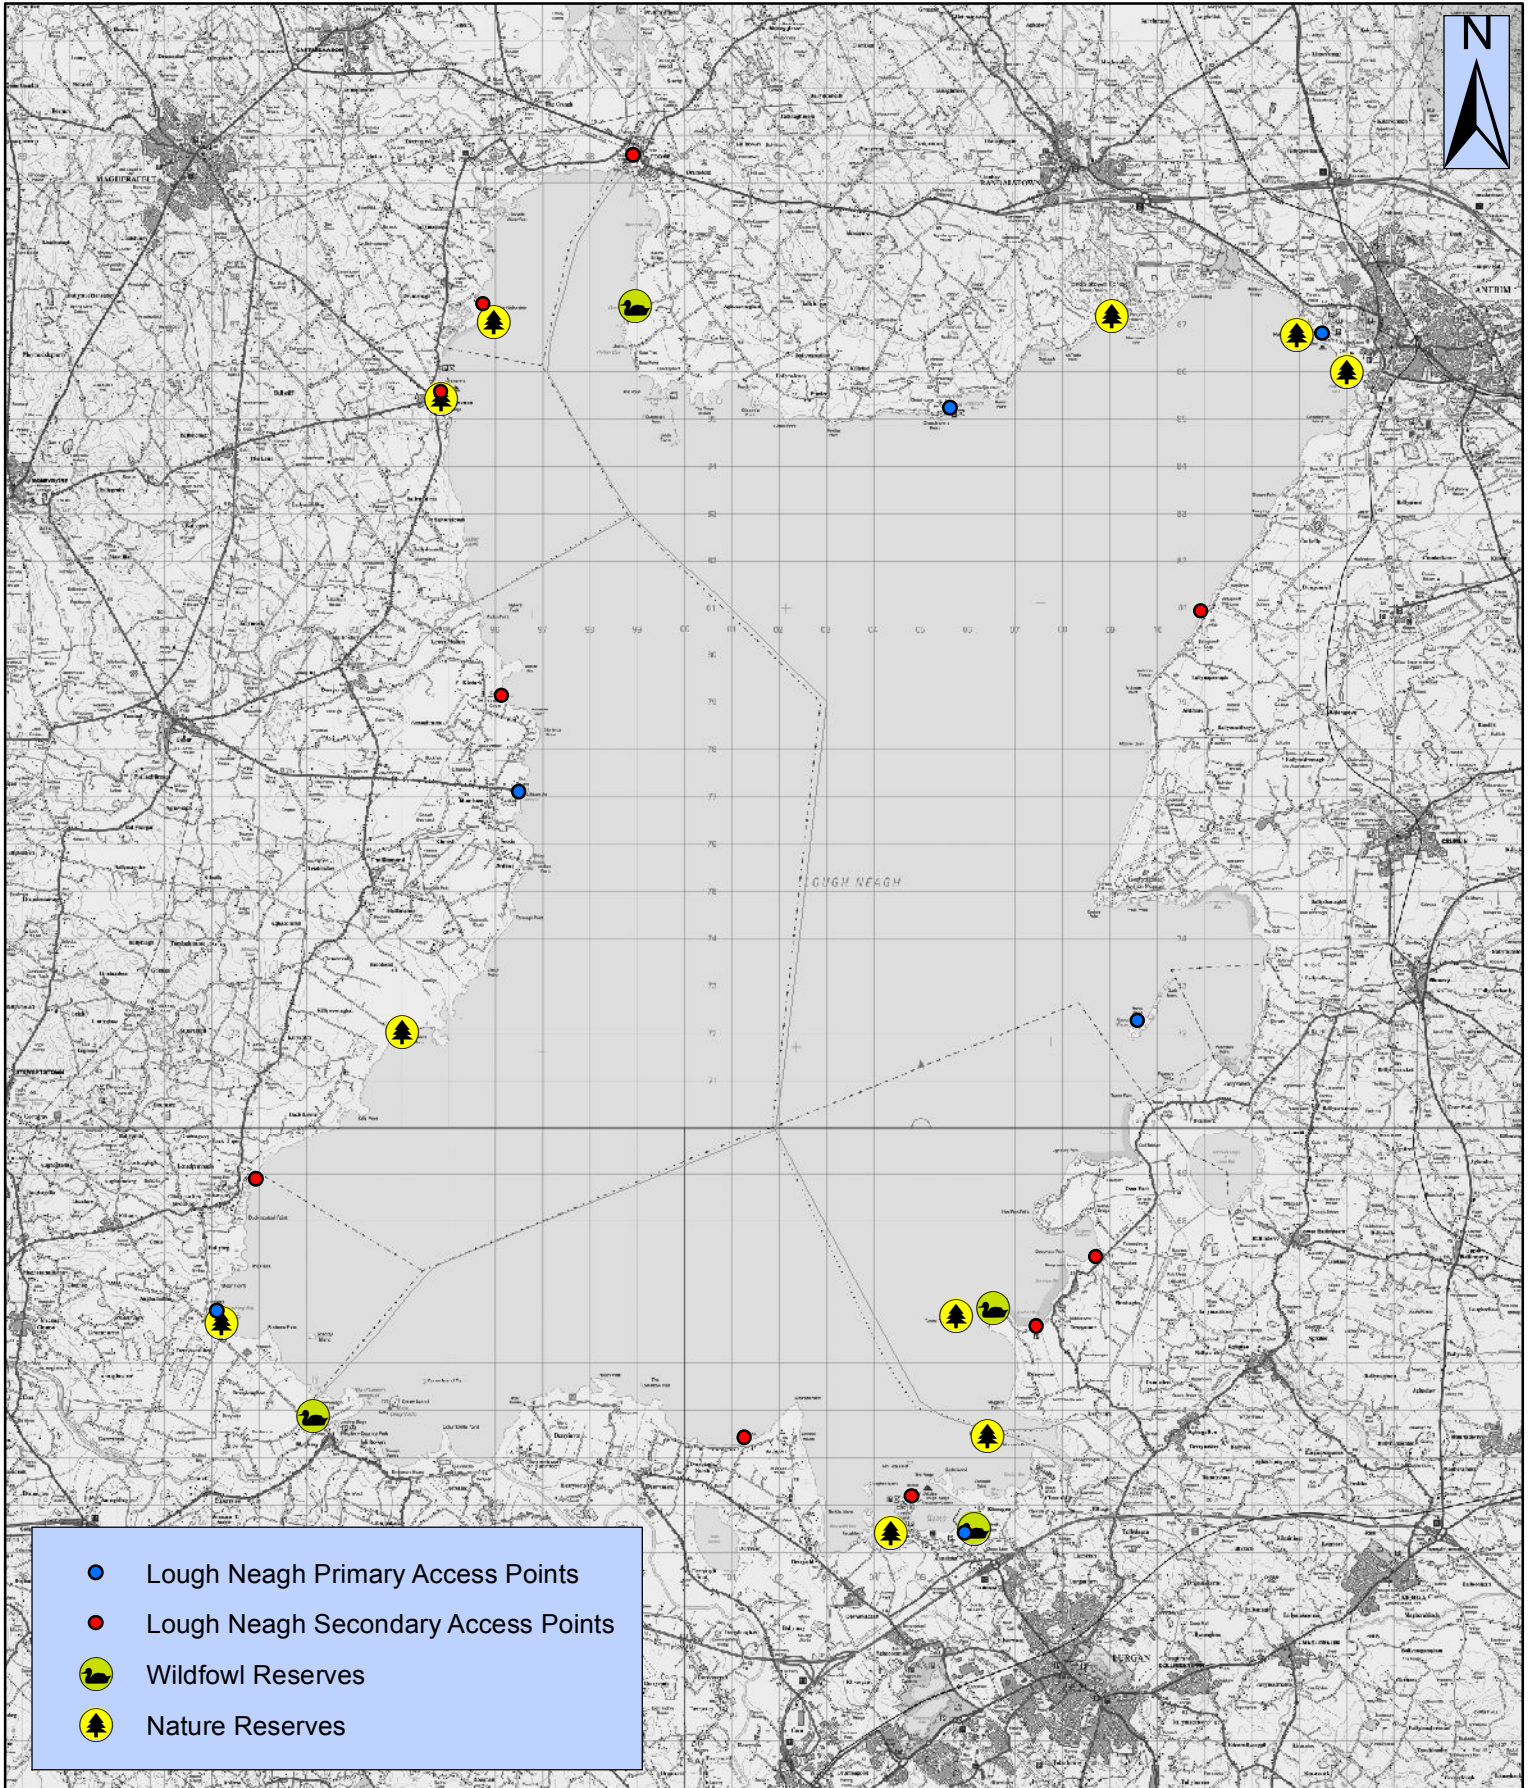

Lough Neagh Canoe Trail - Overview Map

CanoeNI.com

Your definitive guide to canoeing in Northern Ireland

1:160,000

0 1 2 3 4 Miles

This material is Crown Copyright and is reproduced with the permission of Land and Property Services under delegated authority from the Controller of Her Majesty's Stationary Office, © Crown copyright and database rights NIMA ESA&LA205.2