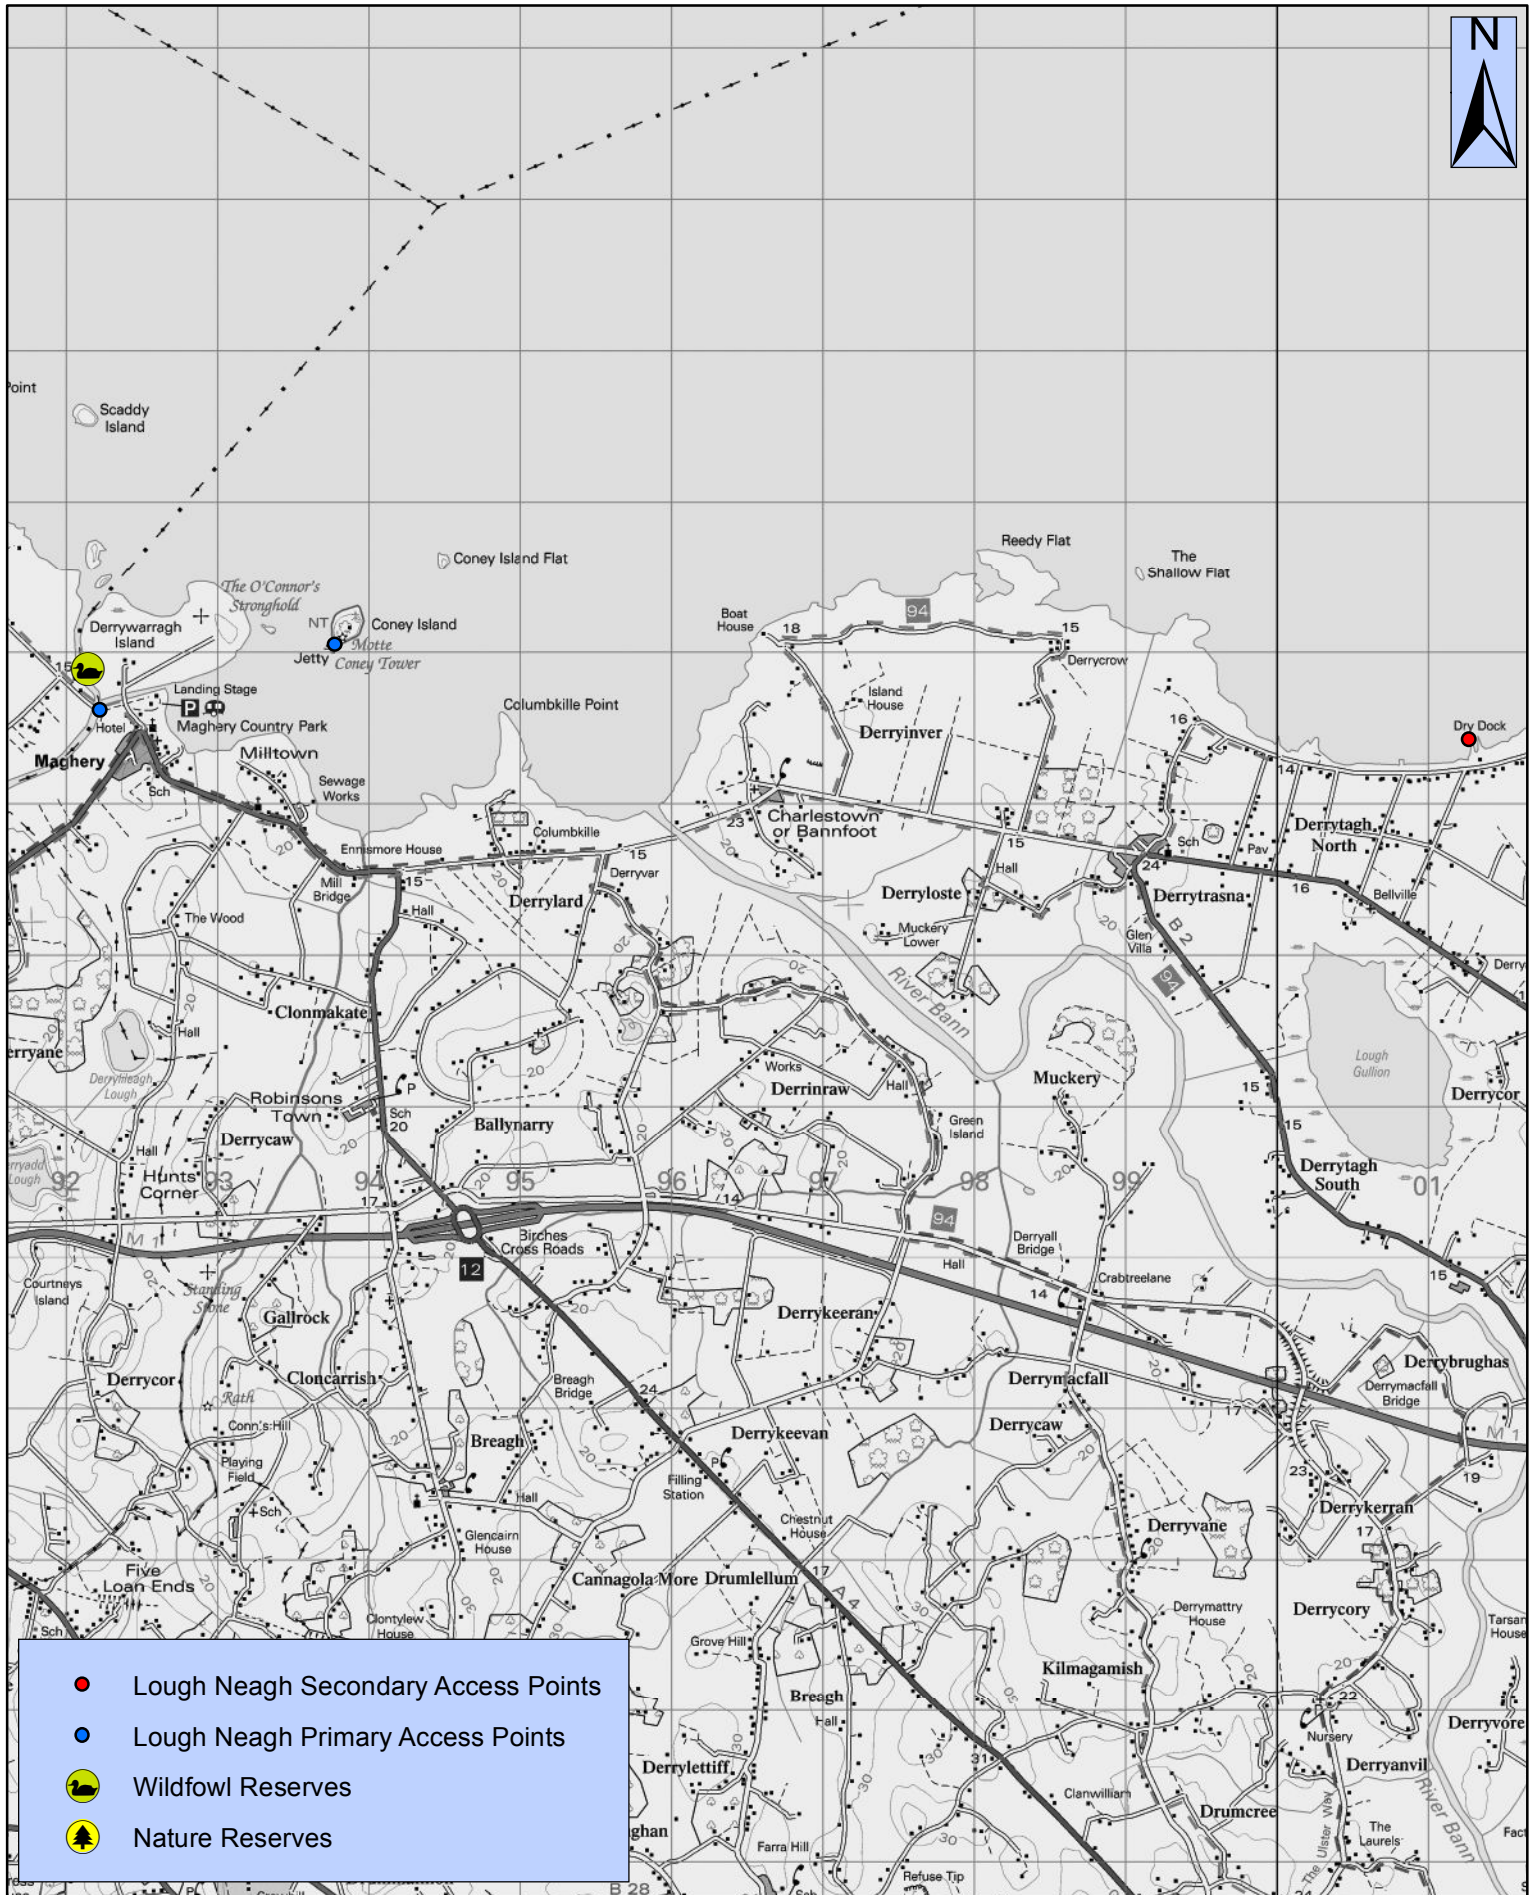

Lough Neagh Canoe Trail - Emersons Quay - Maghery

CanoeNI.com

Your definitive guide to canoeing in Northern Ireland

1:50,000

This material is Crown Copyright and is reproduced with the permission of Land and Property Services under delegated authority from the Controller of Her Majesty's Stationary Office. © Crown copyright and database rights NIMA ESA&LA205.2