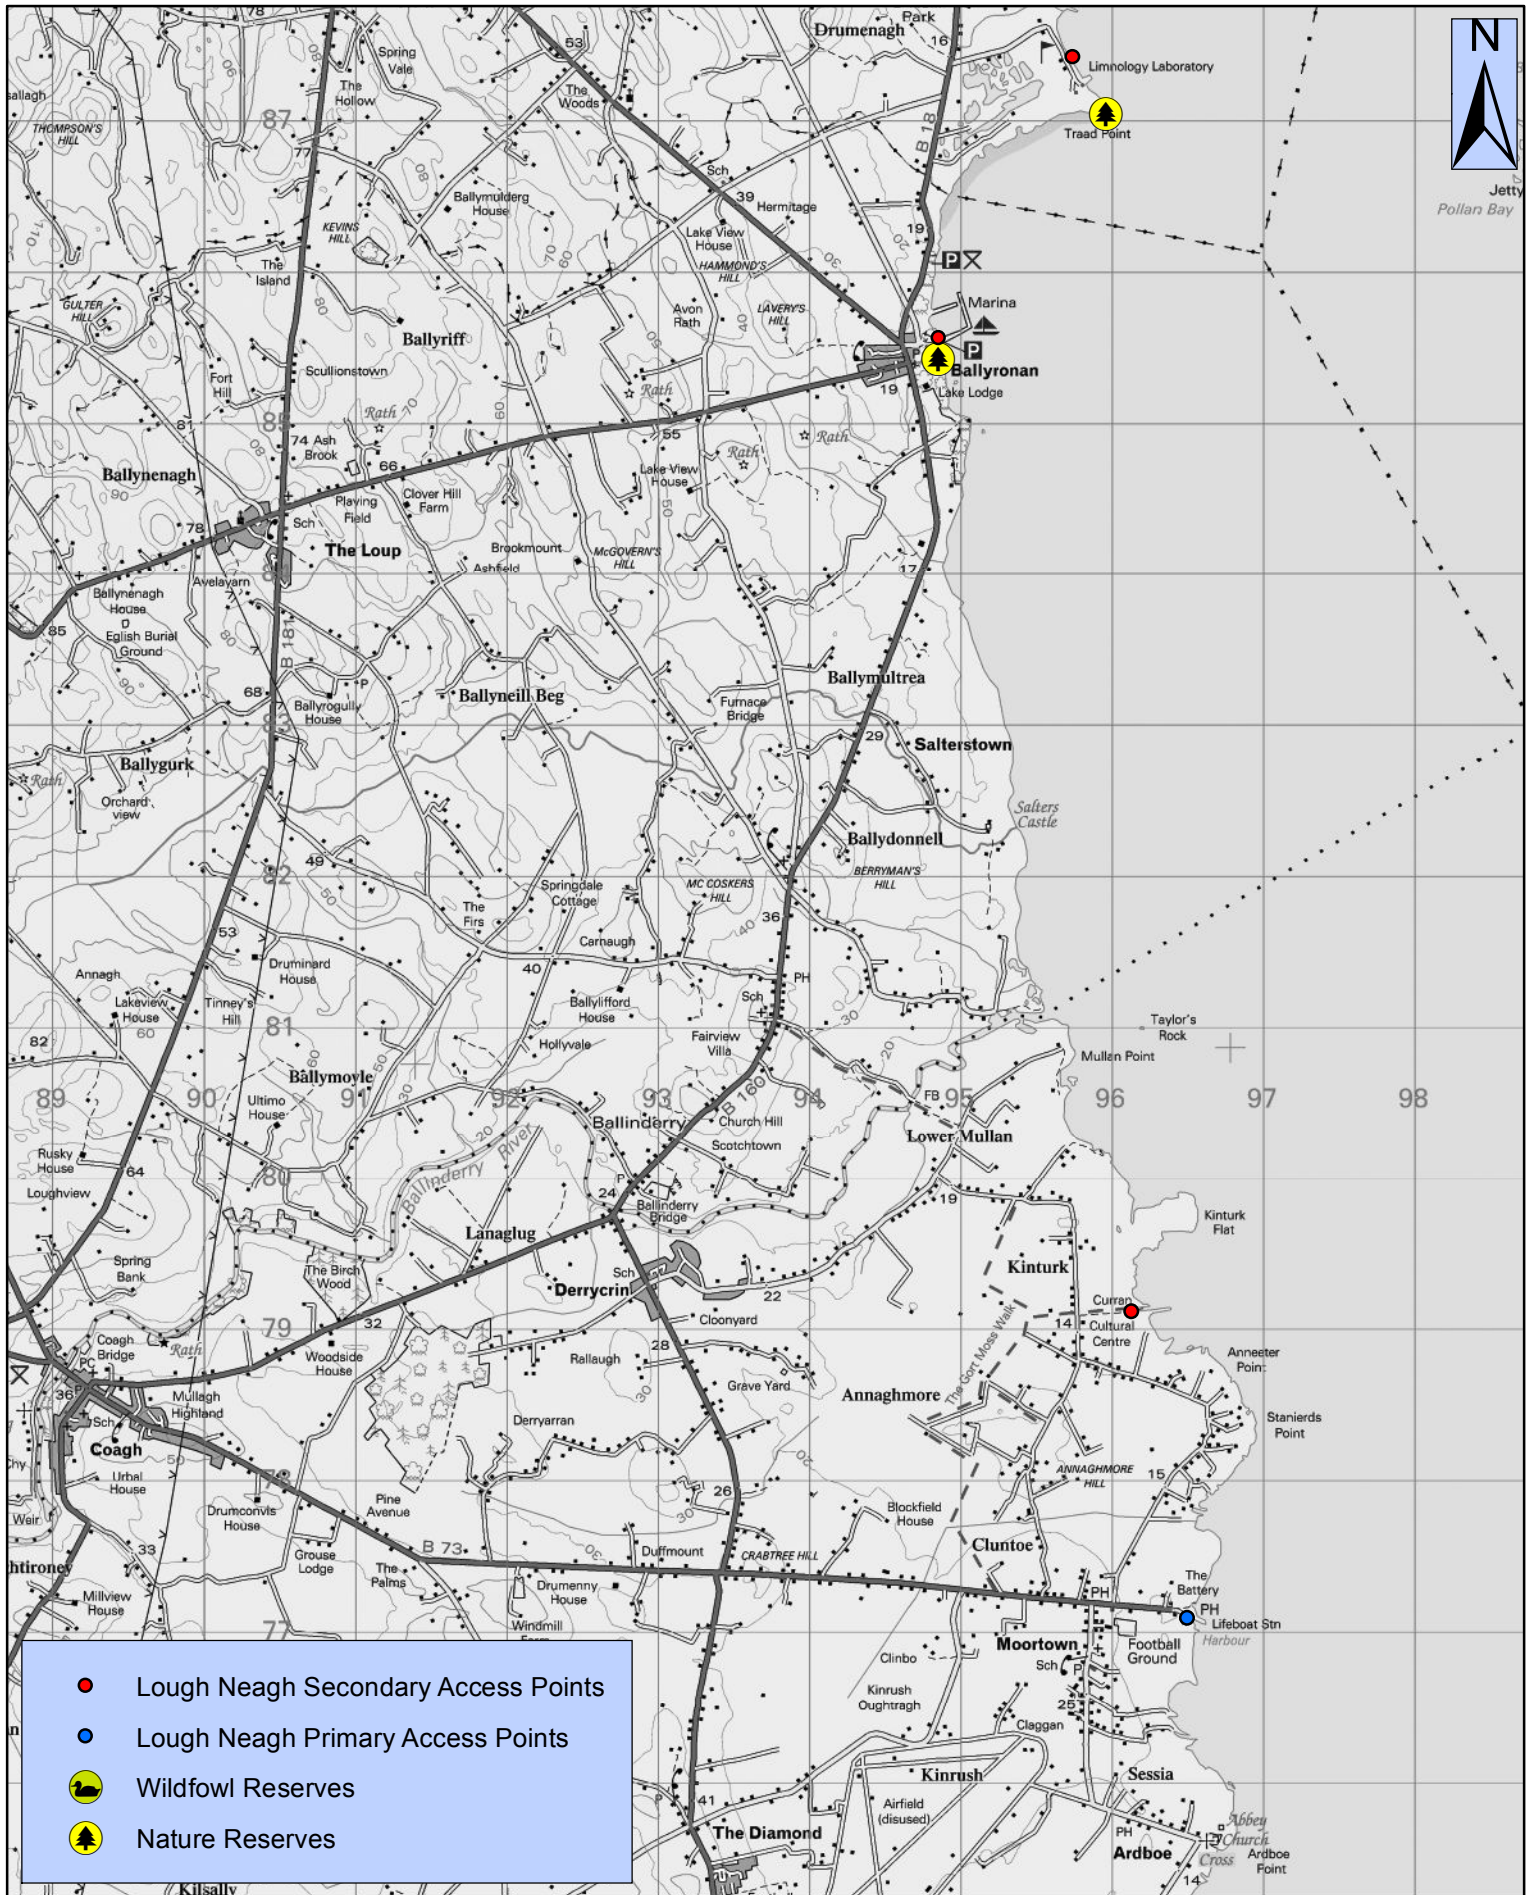

Lough Neagh Canoe Trail - Ardboe - Traad Point

CanoeNI.com

Your definitive guide to canoeing in Northern Ireland

This material is Crown Copyright and is reproduced with the permission of Land and Property Services under delegated authority from the Controller of Her Majesty's Stationary Office. © Crown copyright and database rights NIMA ESA&LA205.2