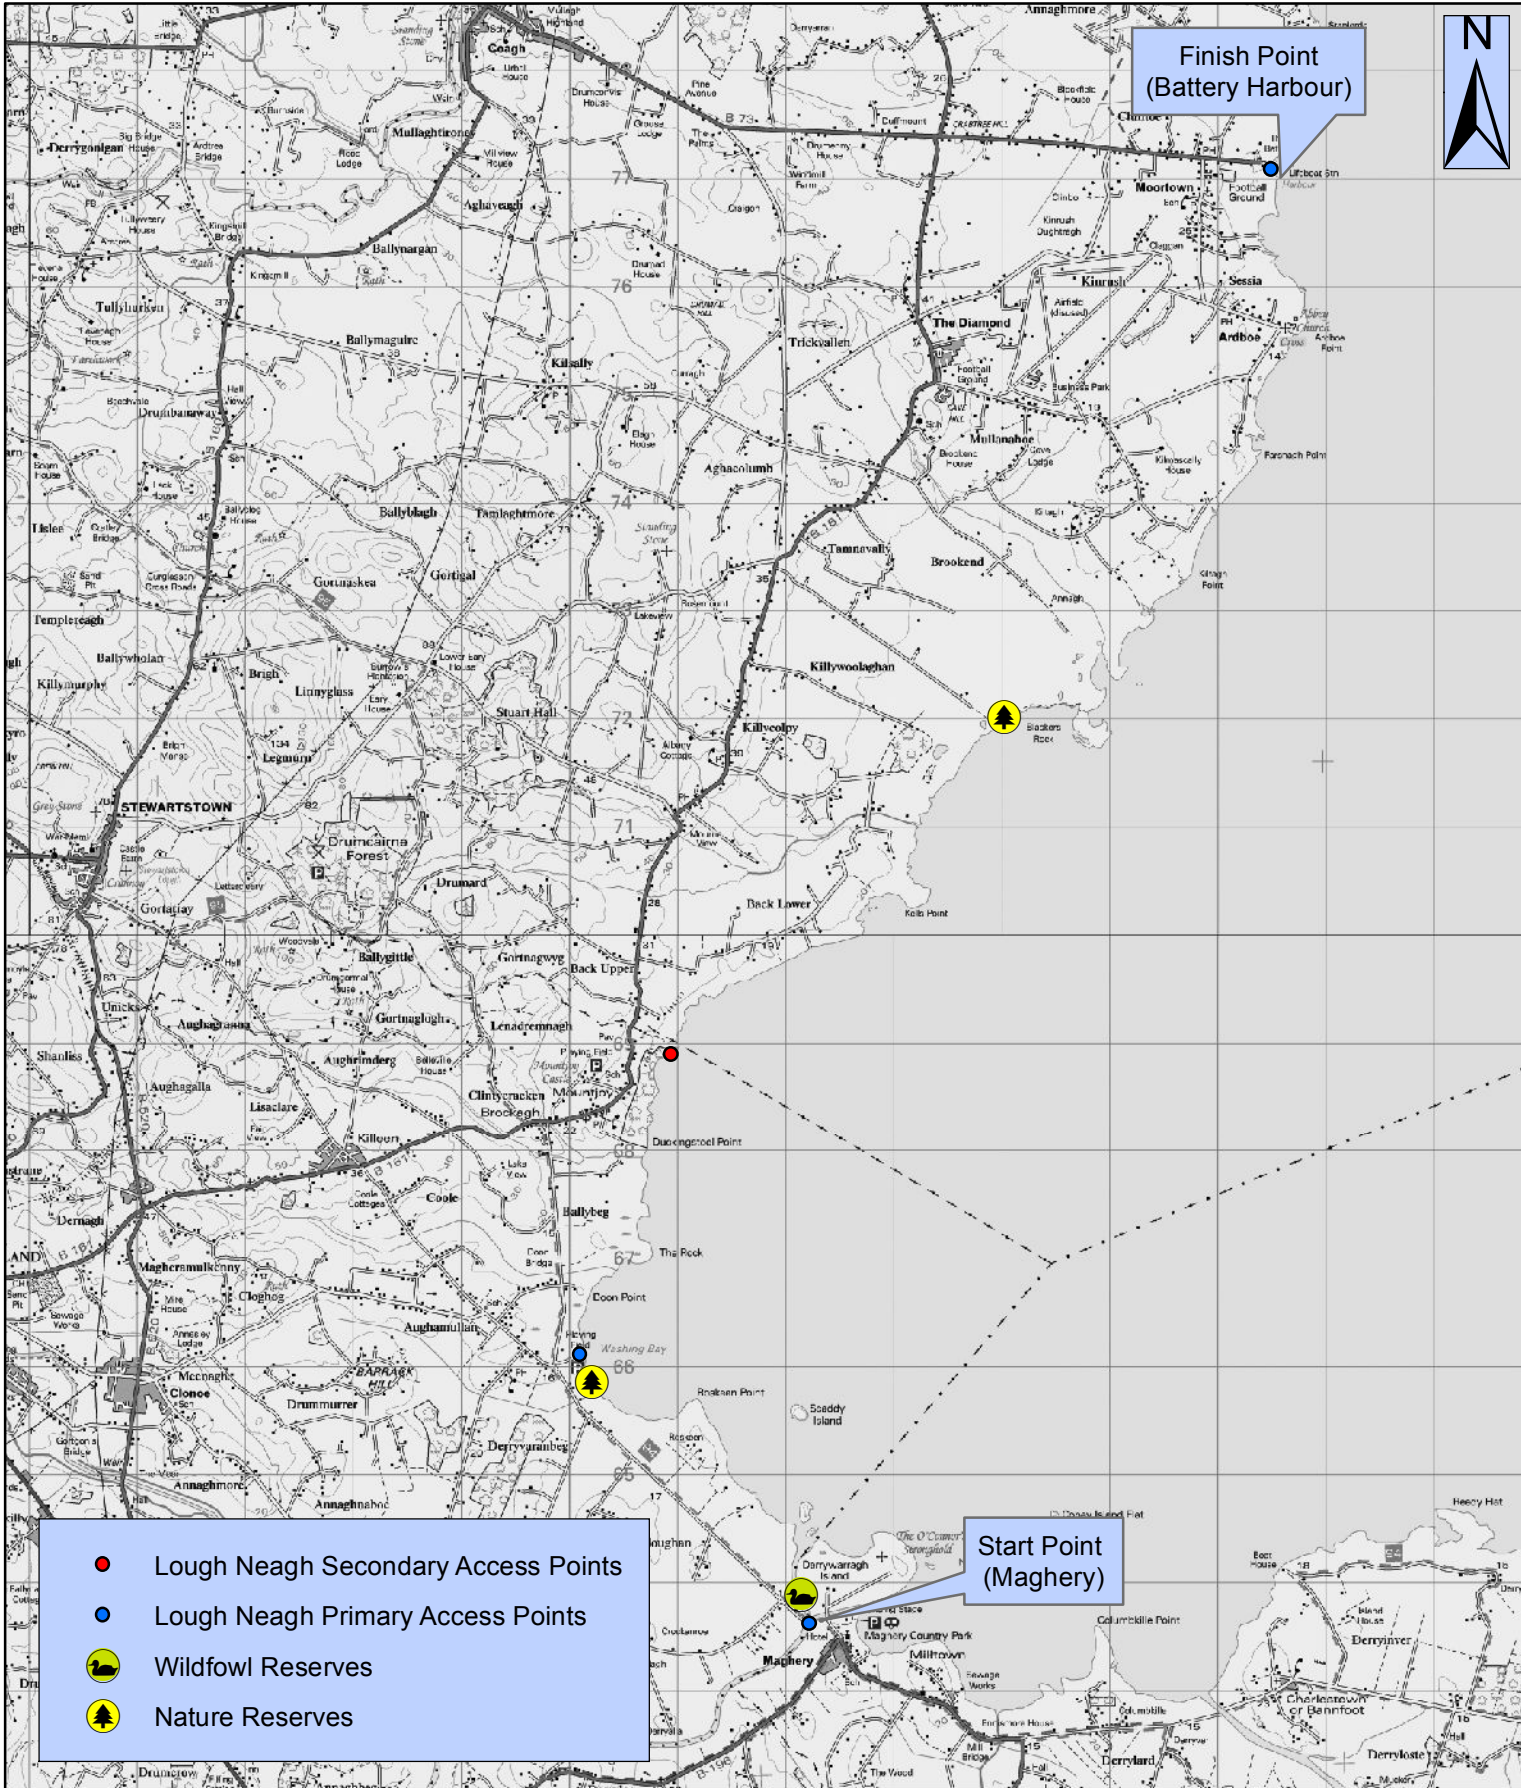

Lough Neagh Canoe Trail - Itinerary Day 1

CanoeNI.com

Your definitive guide to canoeing in Northern Ireland

This material is Crown Copyright and is reproduced with the permission of Land and Property Services under delegated authority from the Controller of Her Majesty's Stationary Office, © Crown copyright and database rights NIMA ESA&LA205.2