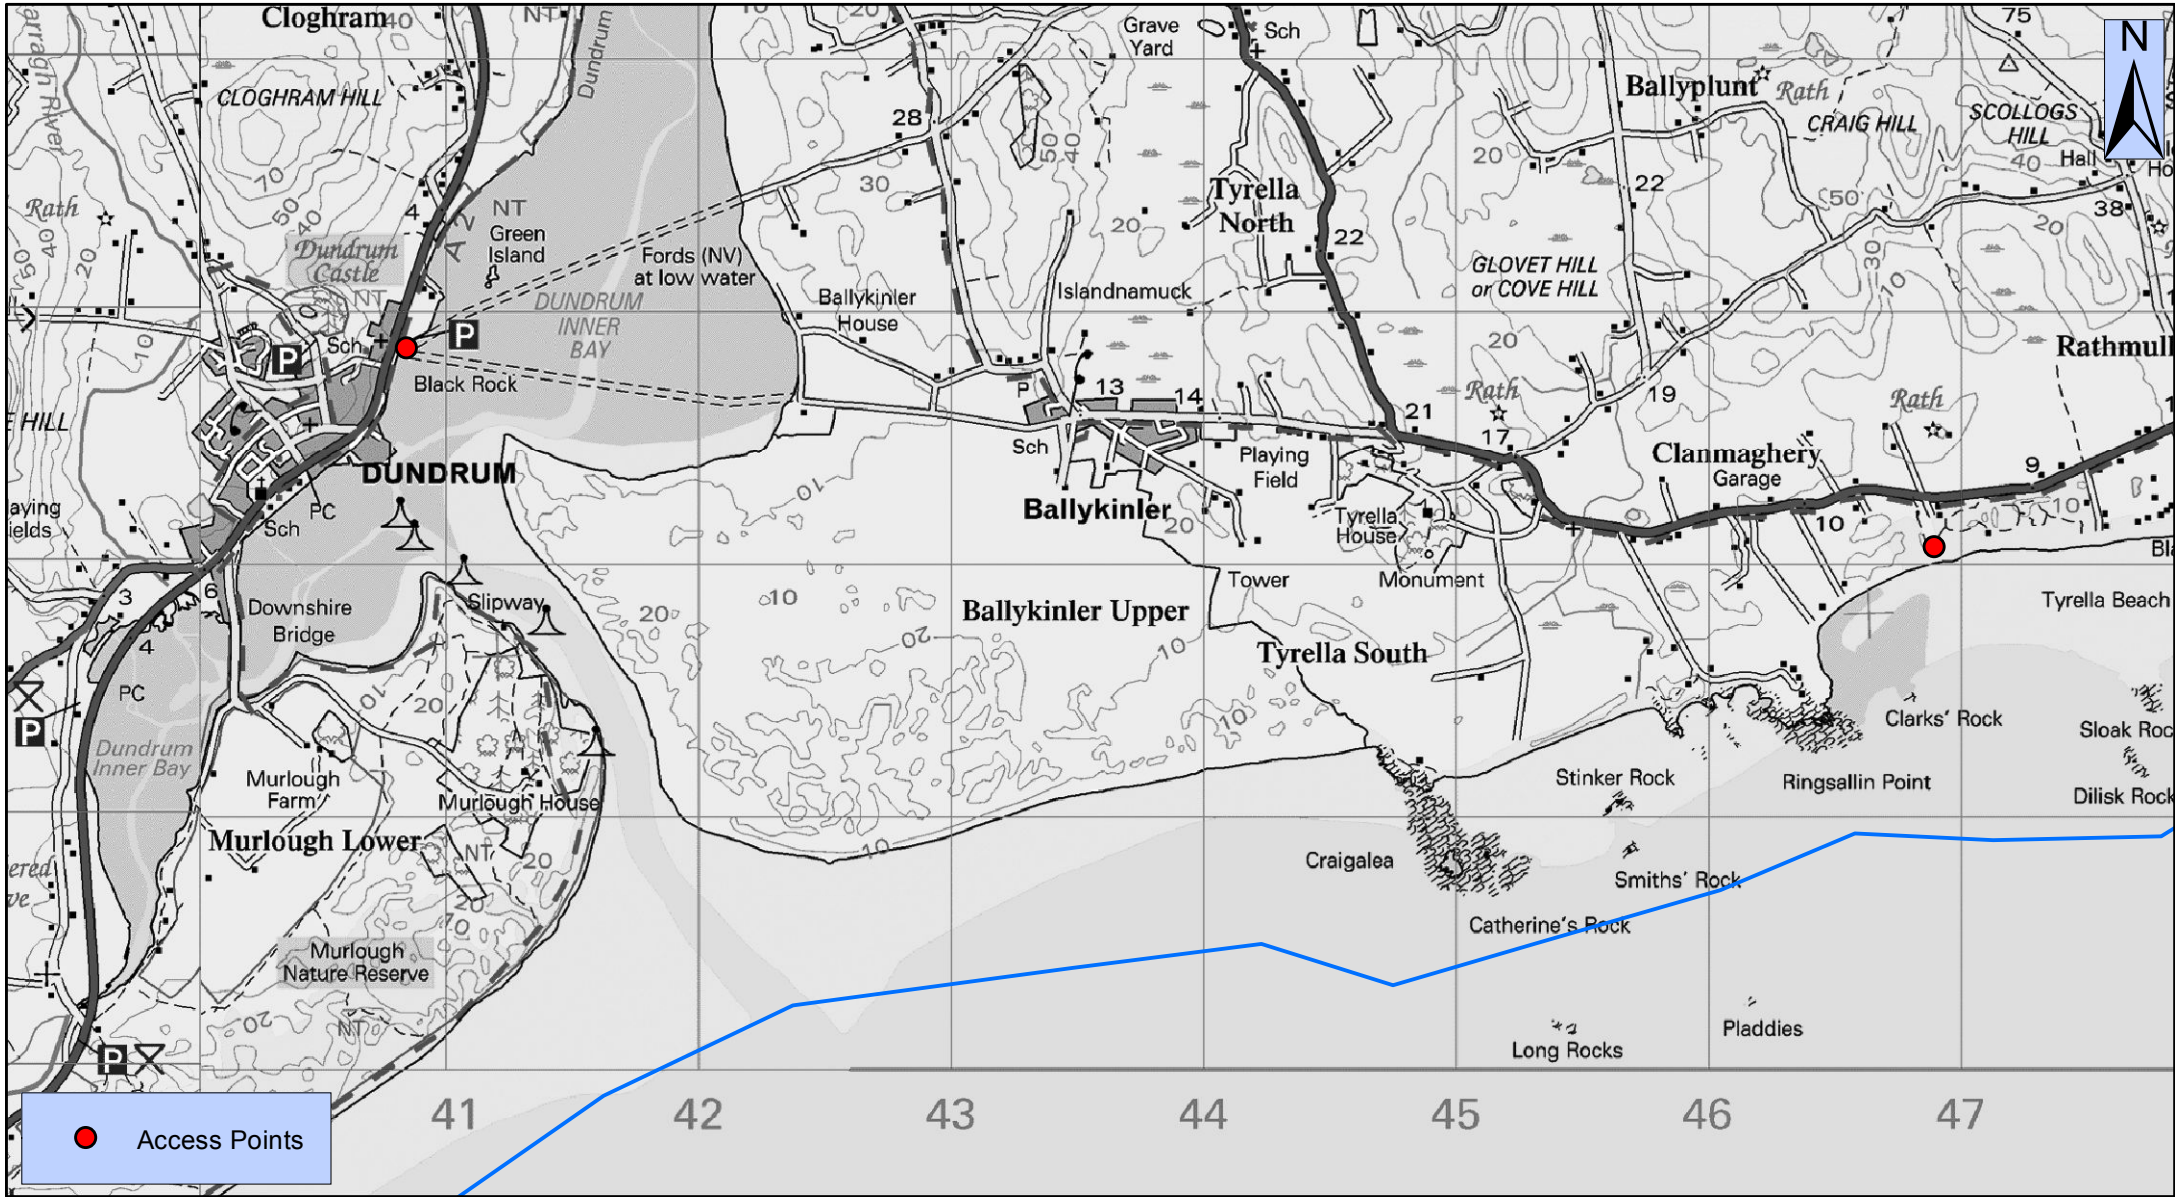

Coastal Canoe Trail - Sth'East (Tyrella Beach - Dundrum)

CanoeNI.com

Your definitive guide to canoeing in Northern Ireland

1:30,000

This material is Crown Copyright and is reproduced with the permission of Land and Property Services under delegated authority from the Controller of Her Majesty's Stationary Office. © Crown copyright and database rights NIMA ESA&LA205.2