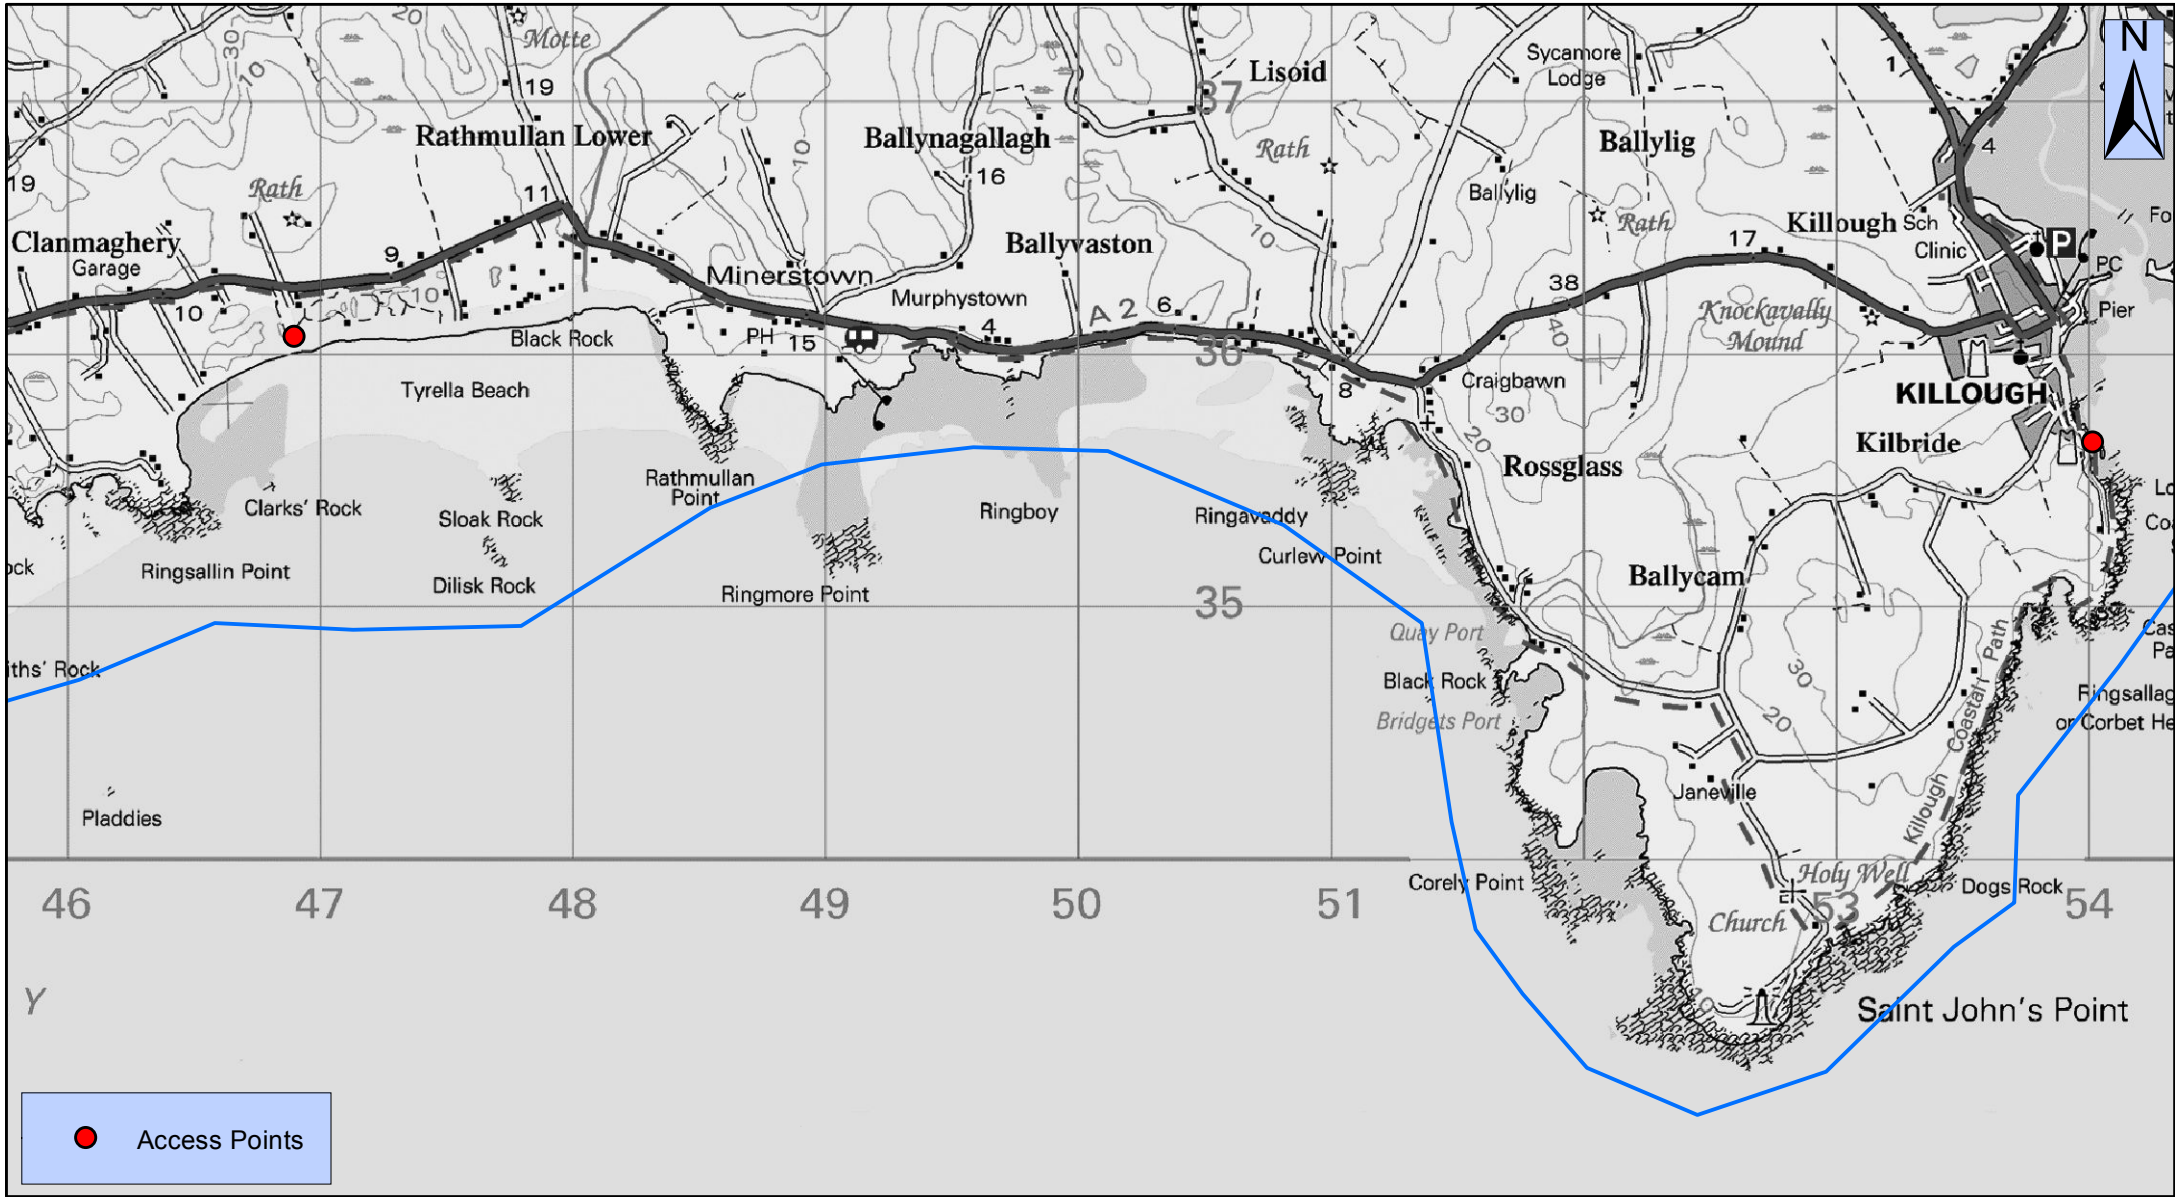

Coastal Canoe Trail - Sth'East (Killough - Tyrella Beach)

CanoeNI.com

Your definitive guide to canoeing in Northern Ireland

1:30,000

This material is Crown Copyright and is reproduced with the permission of Land and Property Services under delegated authority from the Controller of Her Majesty's Stationary Office. © Crown copyright and database rights NIMA ESA&LA205.2