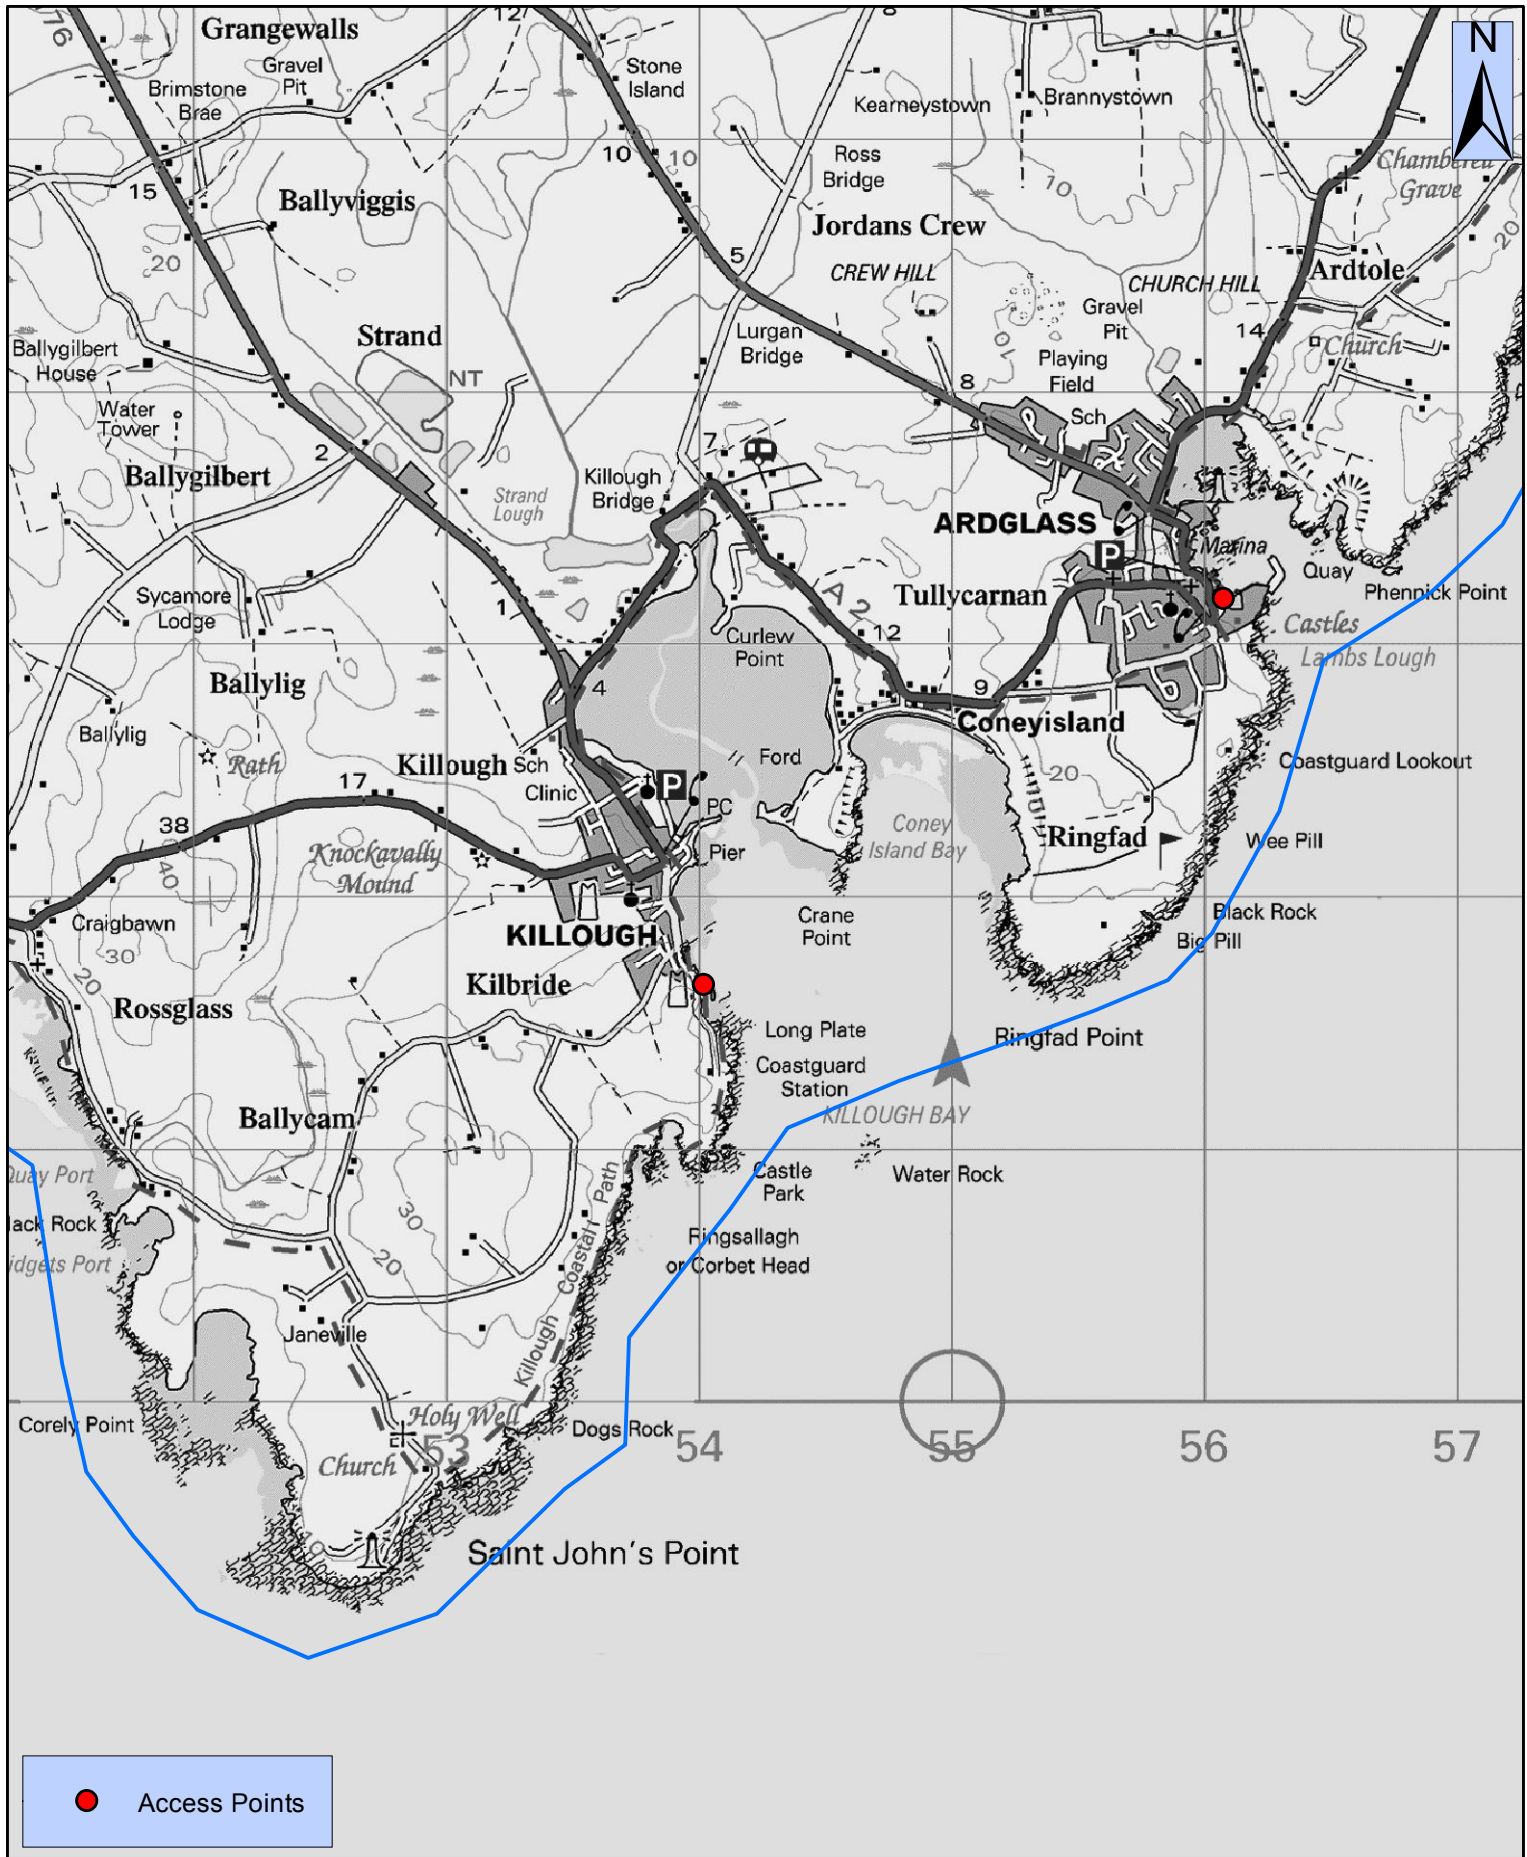

# Coastal Canoe Trail - Sth'East (Ardglass - Killough)

CanoeNI.com

Your definitive guide to canoeing in Northern Ireland

1:30,000

0 0.3 0.6 1.2 Miles

This material is Crown Copyright and is reproduced with the permission of Land and Property Services under delegated authority from the Controller of Her Majesty's Stationary Office, © Crown copyright and database rights NIMA ESA&LA205.2