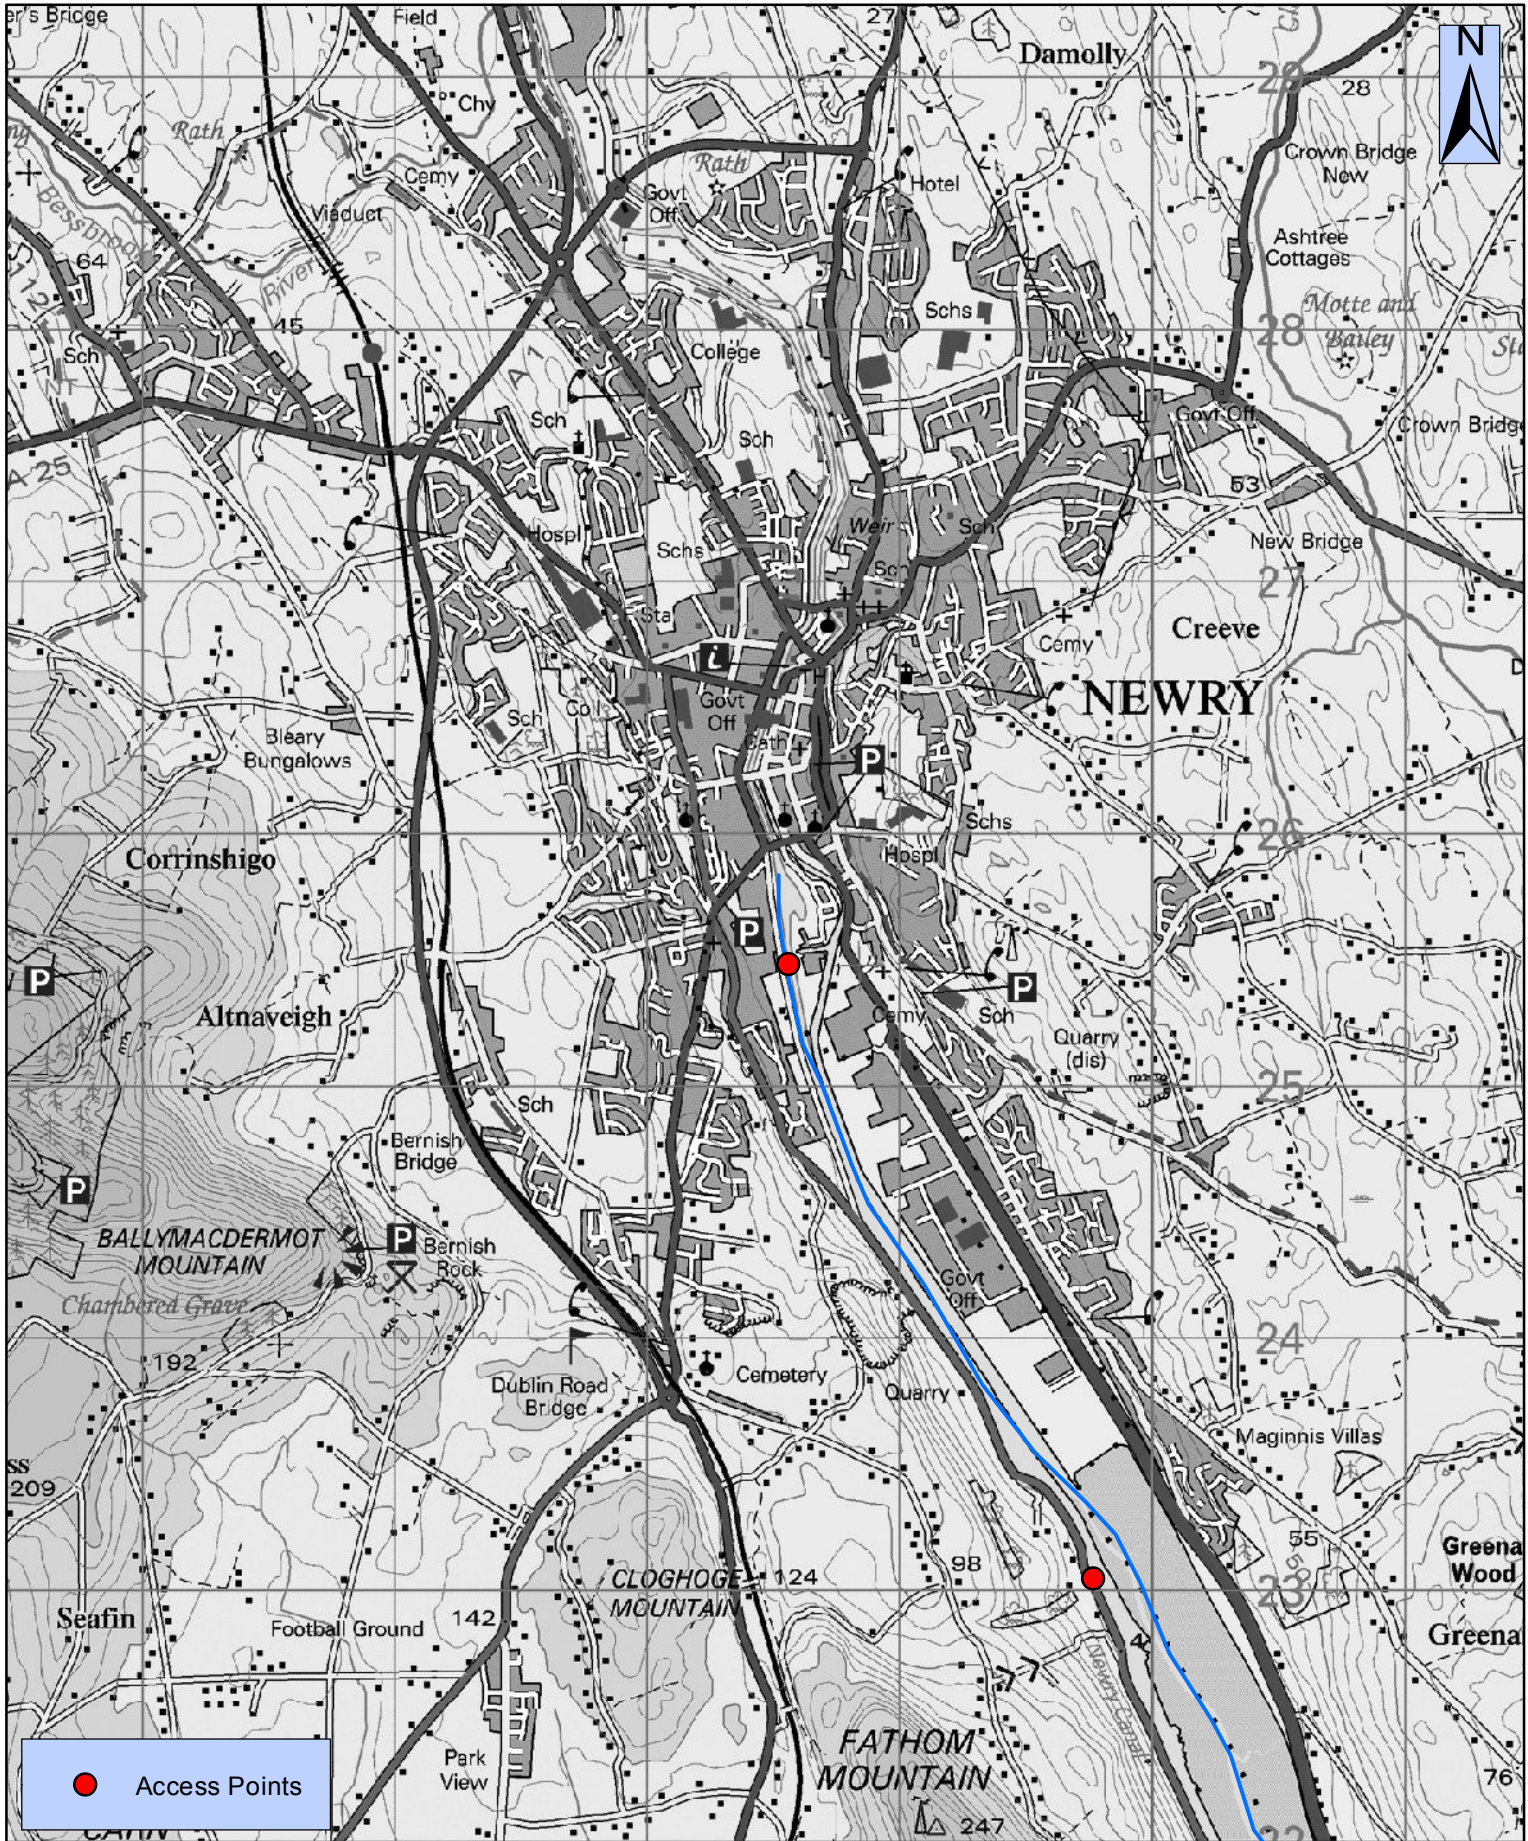

# Coastal Canoe Trail - Sth'East (Omeath Rd - Newry)

[CanoeNI.com](http://CanoeNI.com)

Your definitive guide to canoeing in Northern Ireland

1:30,000

This material is Crown Copyright and is reproduced with the permission of Land and Property Services under delegated authority from the Controller of Her Majesty's Stationary Office, © Crown copyright and database rights NIMA/ESA/LA205.2