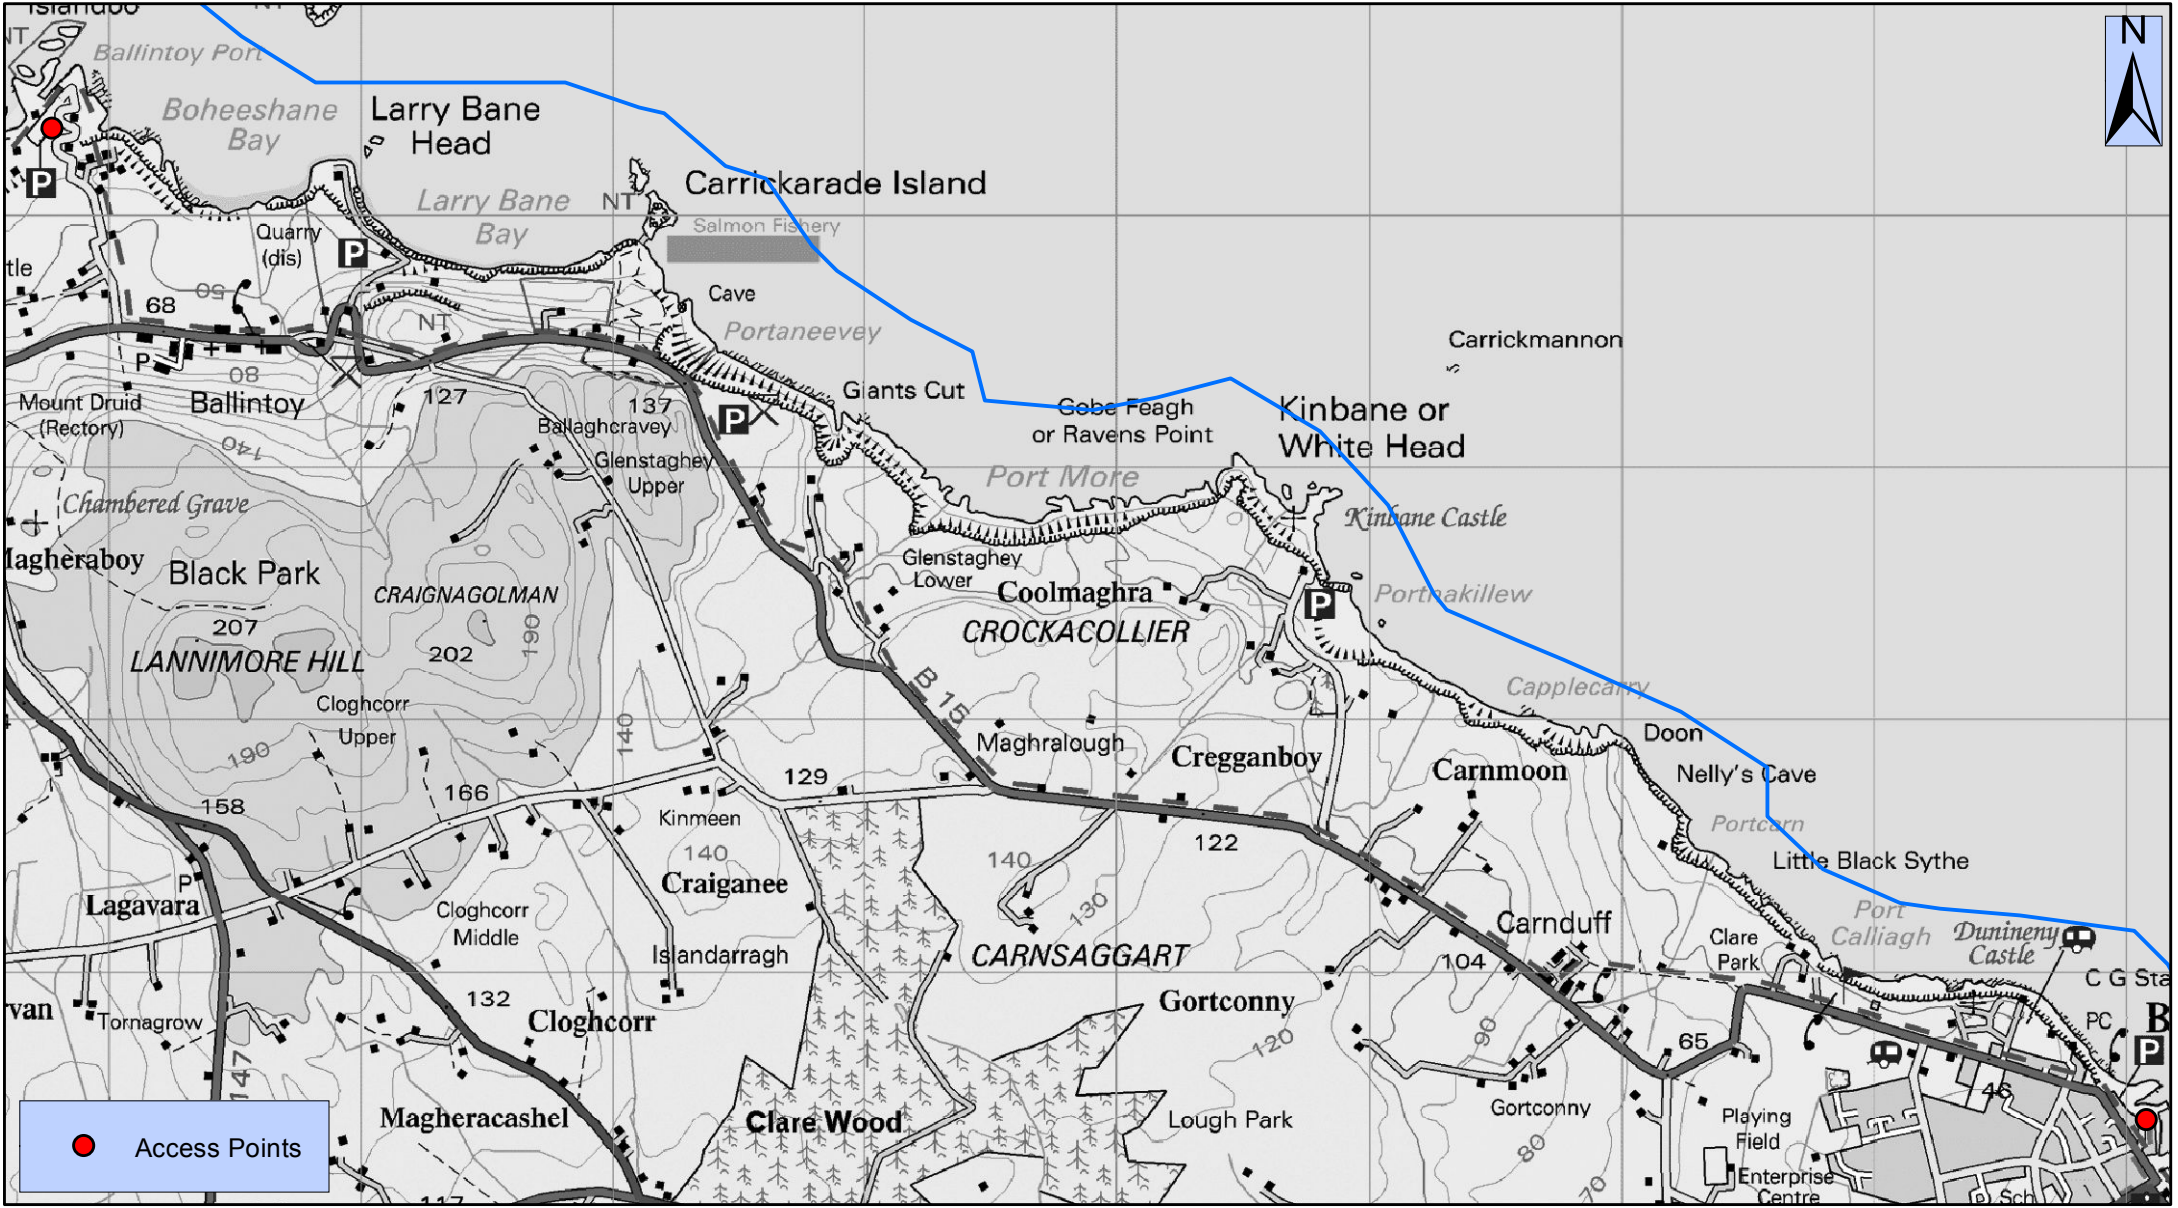

# Coastal Canoe Trail - North (Ballintoy - Ballycastle)

**CanoeNI.com**  
Your definitive guide to canoeing in Northern Ireland

1:30,000

This material is Crown Copyright and is reproduced with the permission of Land and Property Services under delegated authority from the Controller of Her Majesty's Stationary Office. © Crown copyright and database rights NIMA ESA&LA205.2