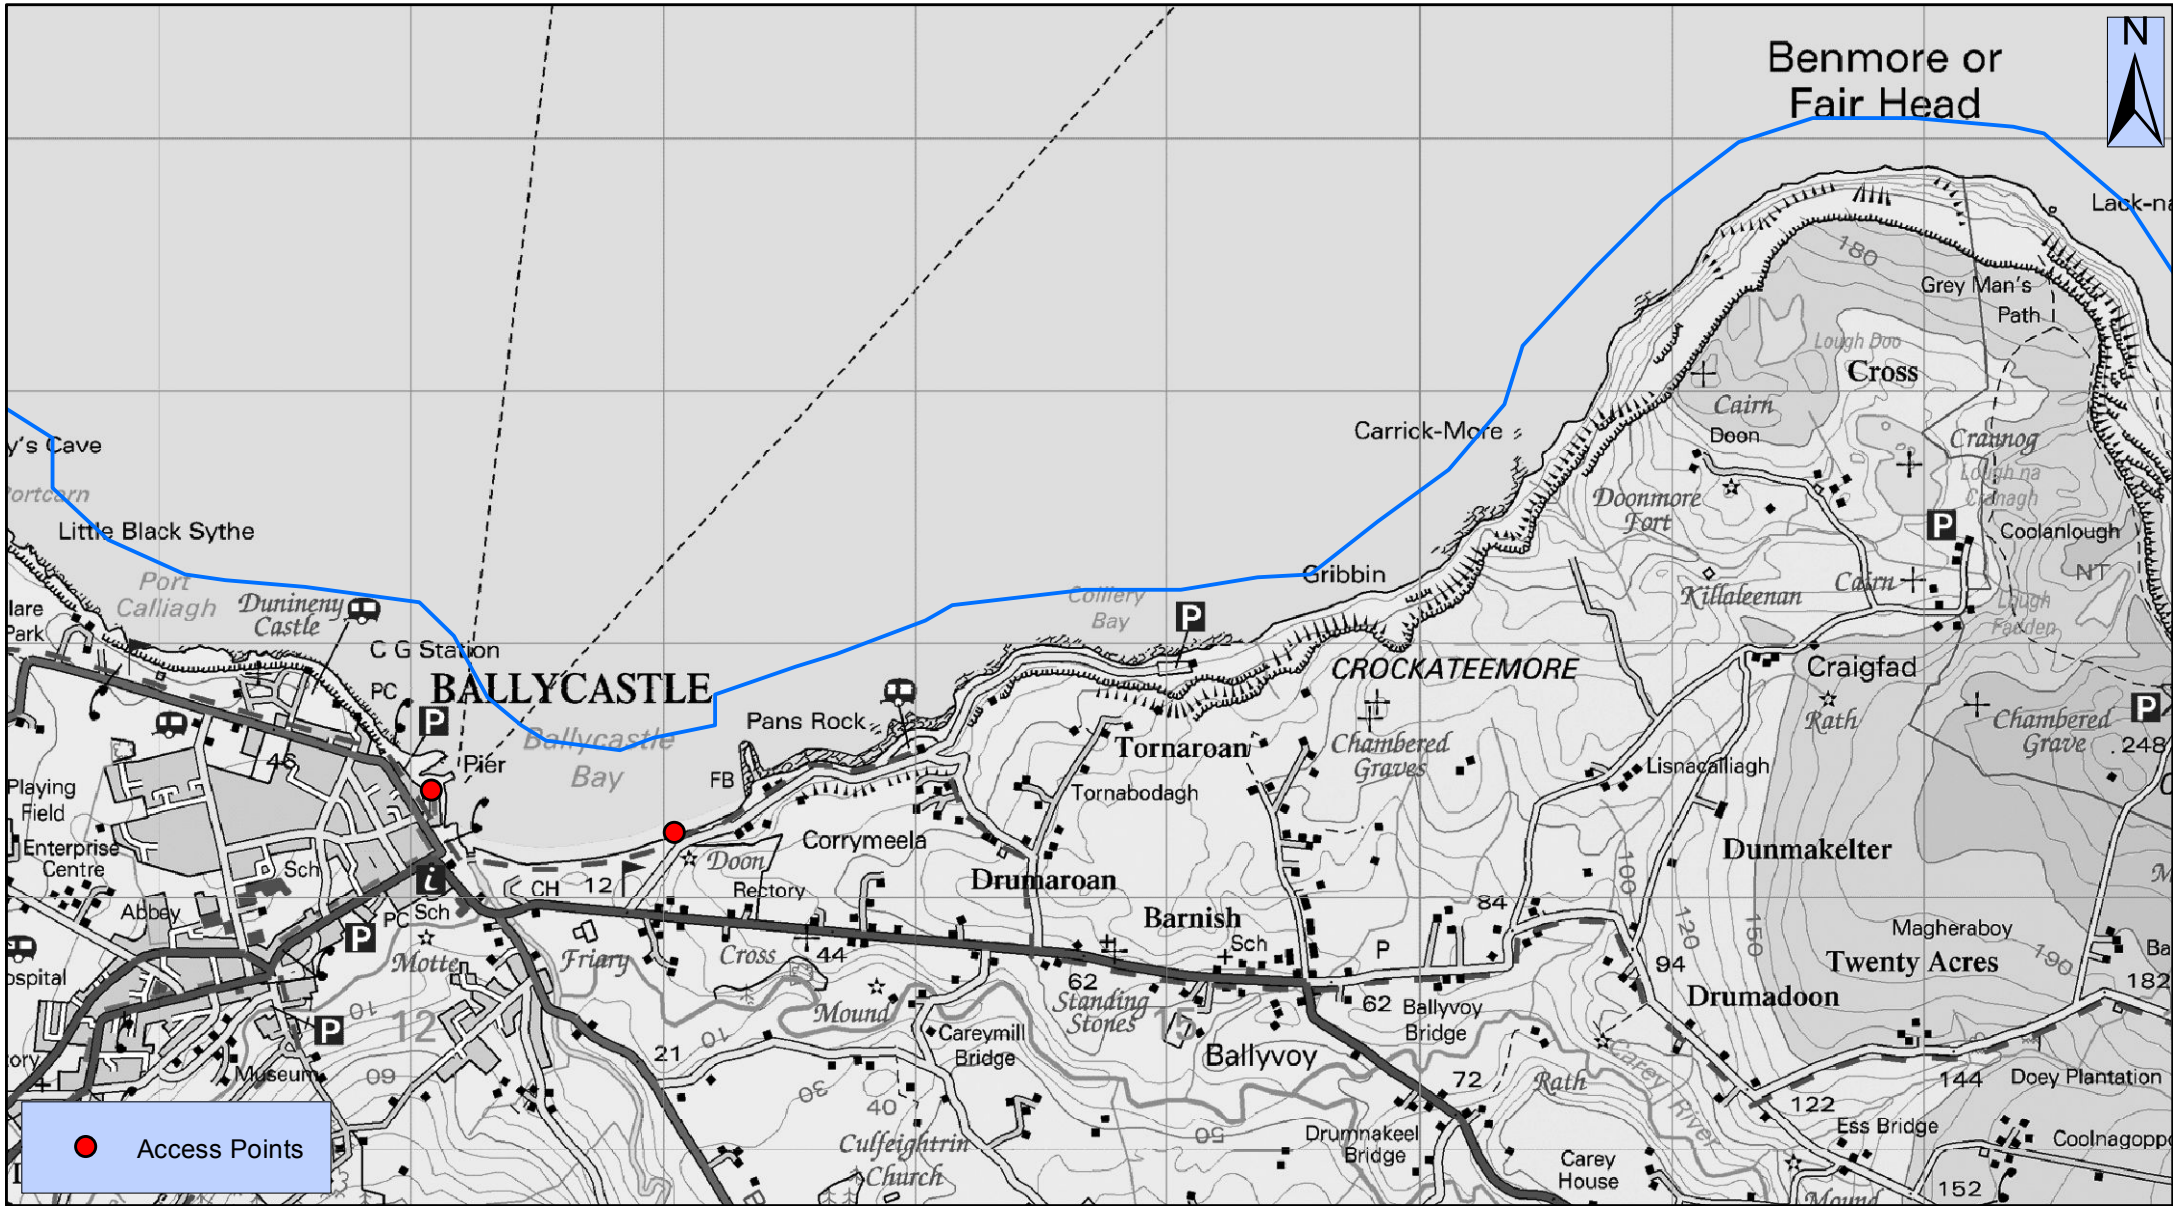

Coastal Canoe Trail - North (Ballycastle - Fair Head)

● Access Points

CanoeNI.com

Your definitive guide to canoeing in Northern Ireland

1:30,000

0 0.25 0.5 1 1.5 Miles

This material is Crown Copyright and is reproduced with the permission of Land and Property Services under delegated authority from the Controller of Her Majesty's Stationary Office. © Crown copyright and database rights NIMA ESA&LA205.2