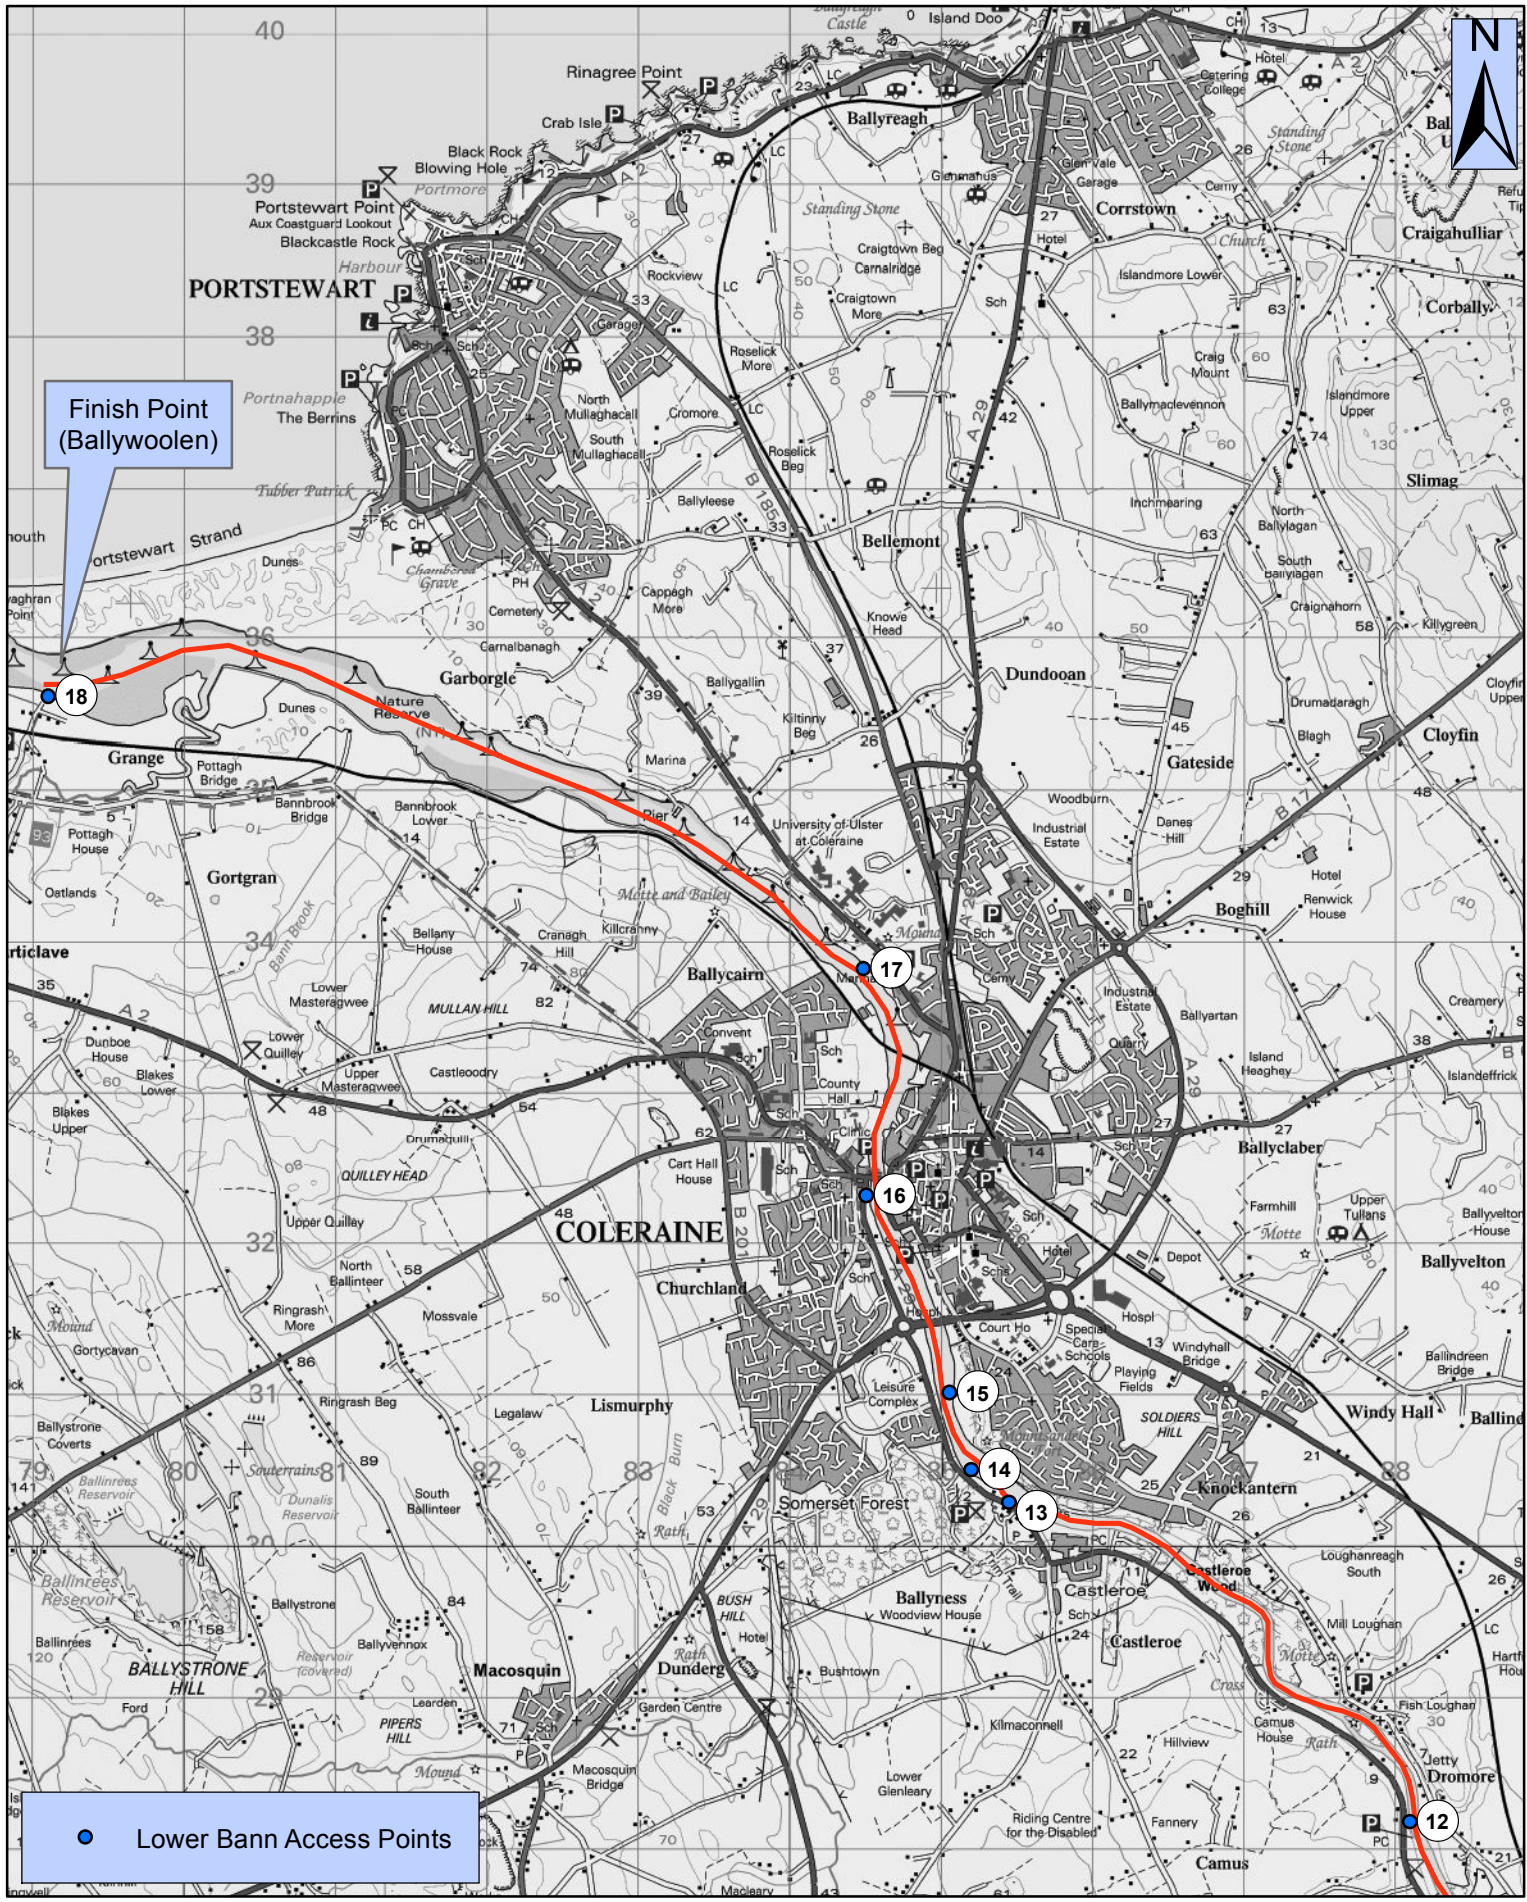

# Lower Bann Canoe Trail - Camus - Ballywoolen

**CanoeNI.com**

Your definitive guide to canoeing in Northern Ireland

1:50,000

This material is Crown Copyright and is reproduced with the permission of Land and Property Services under delegated authority from the Controller of Her Majesty's Stationary Office. © Crown copyright and database rights NIMA ESA&LA205.2