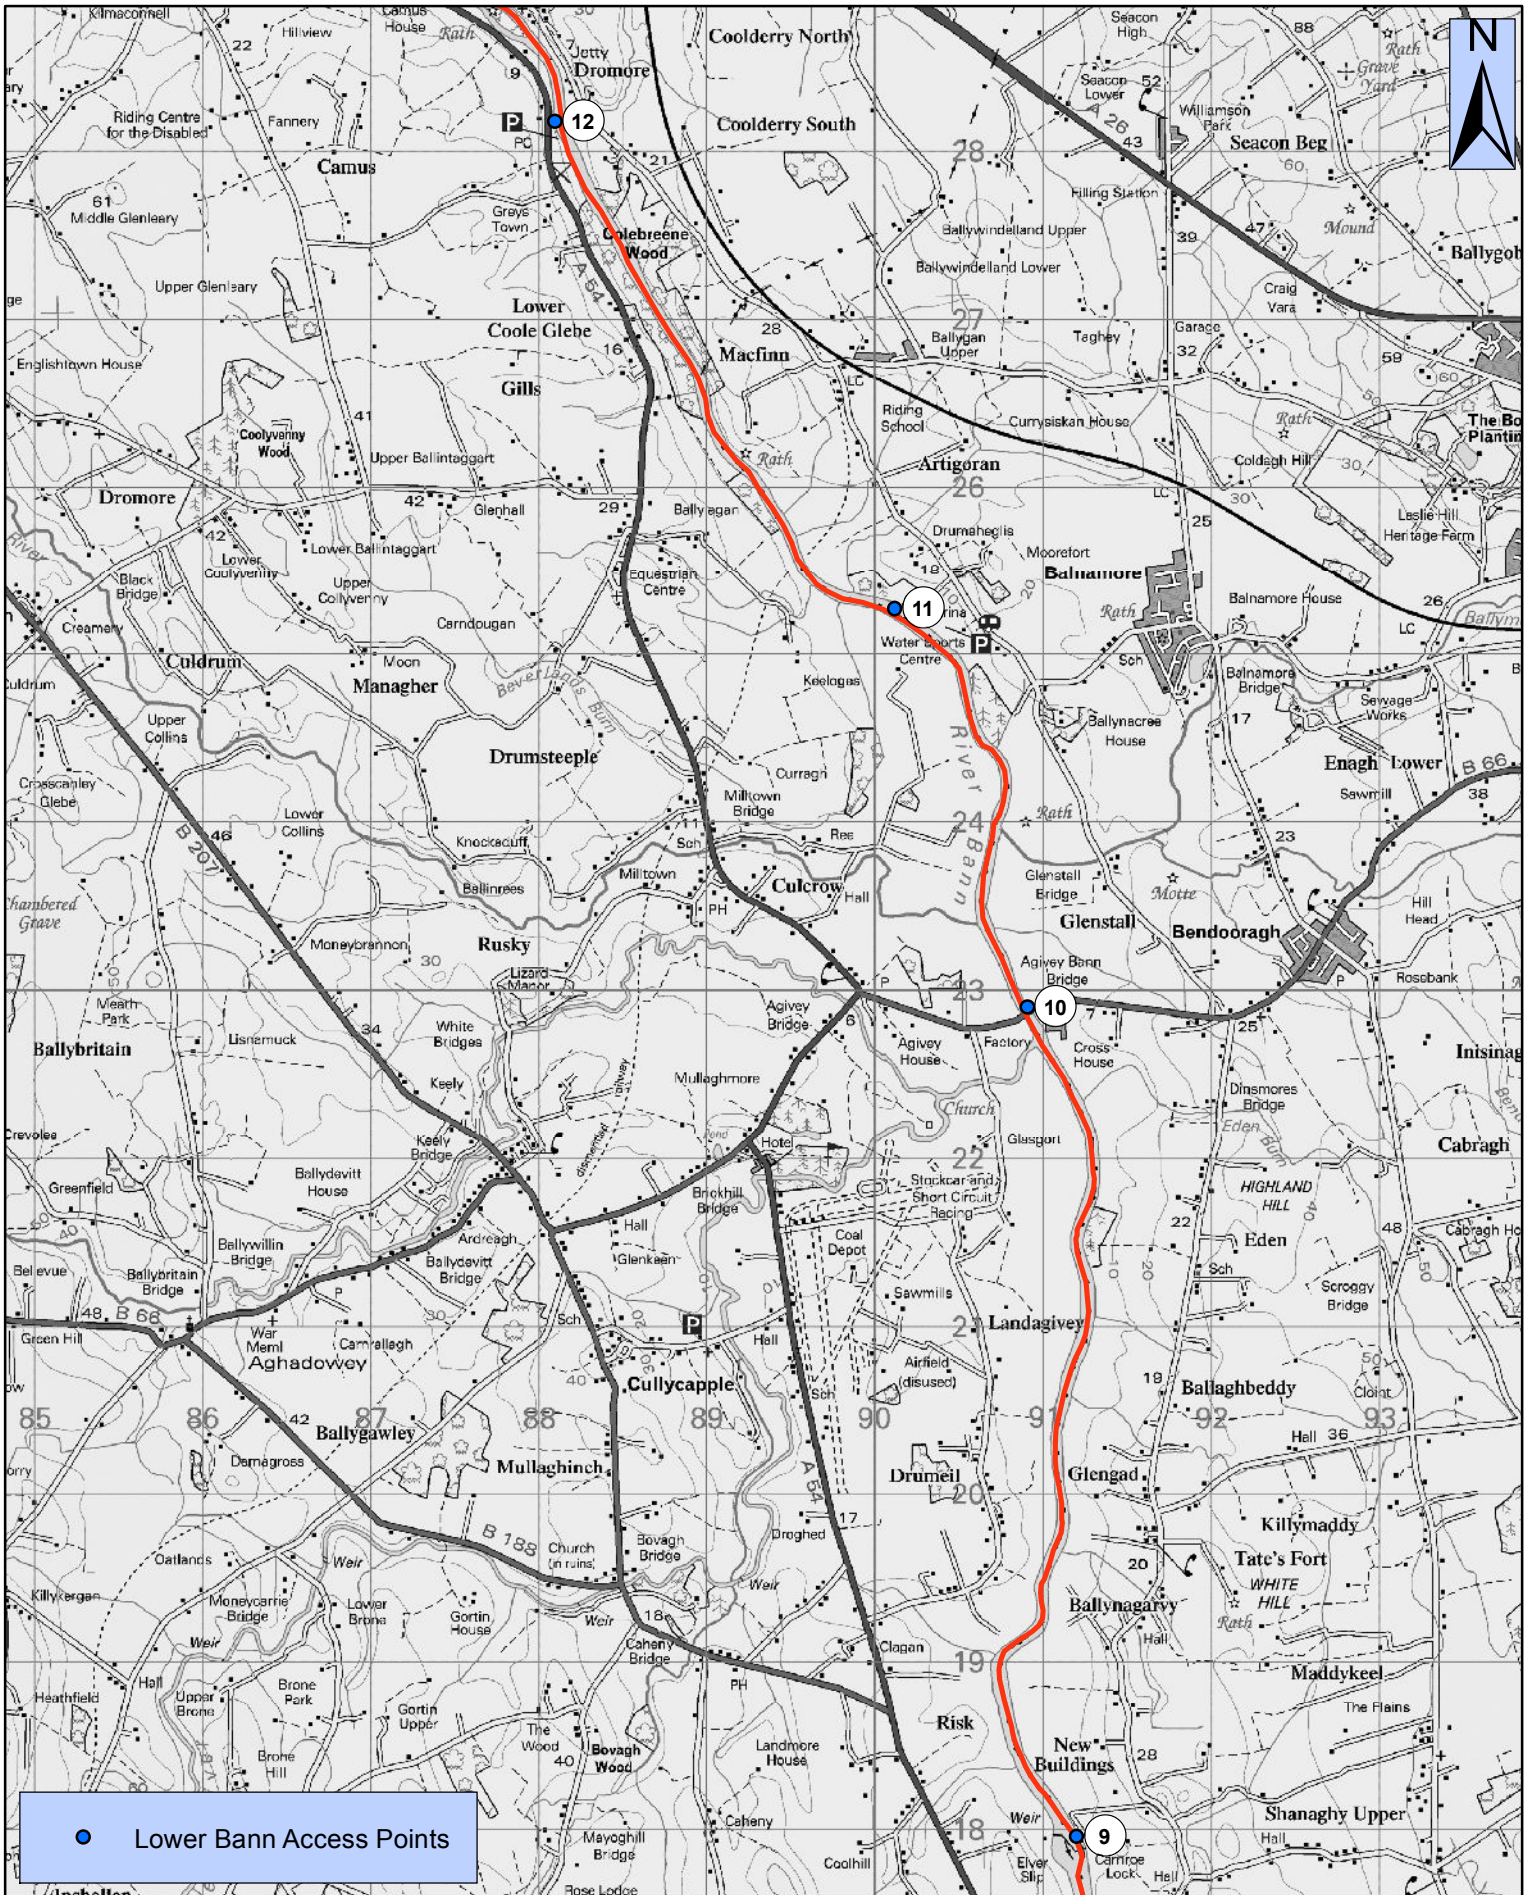

Lower Bann Canoe Trail - Carnroe - Camus

CanoeNI.com

Your definitive guide to canoeing in Northern Ireland

1:45,000

This material is Crown Copyright and is reproduced with the permission of Land and Property Services under delegated authority from the Controller of Her Majesty's Stationary Office. © Crown copyright and database rights NIMA ESA/LA205.2