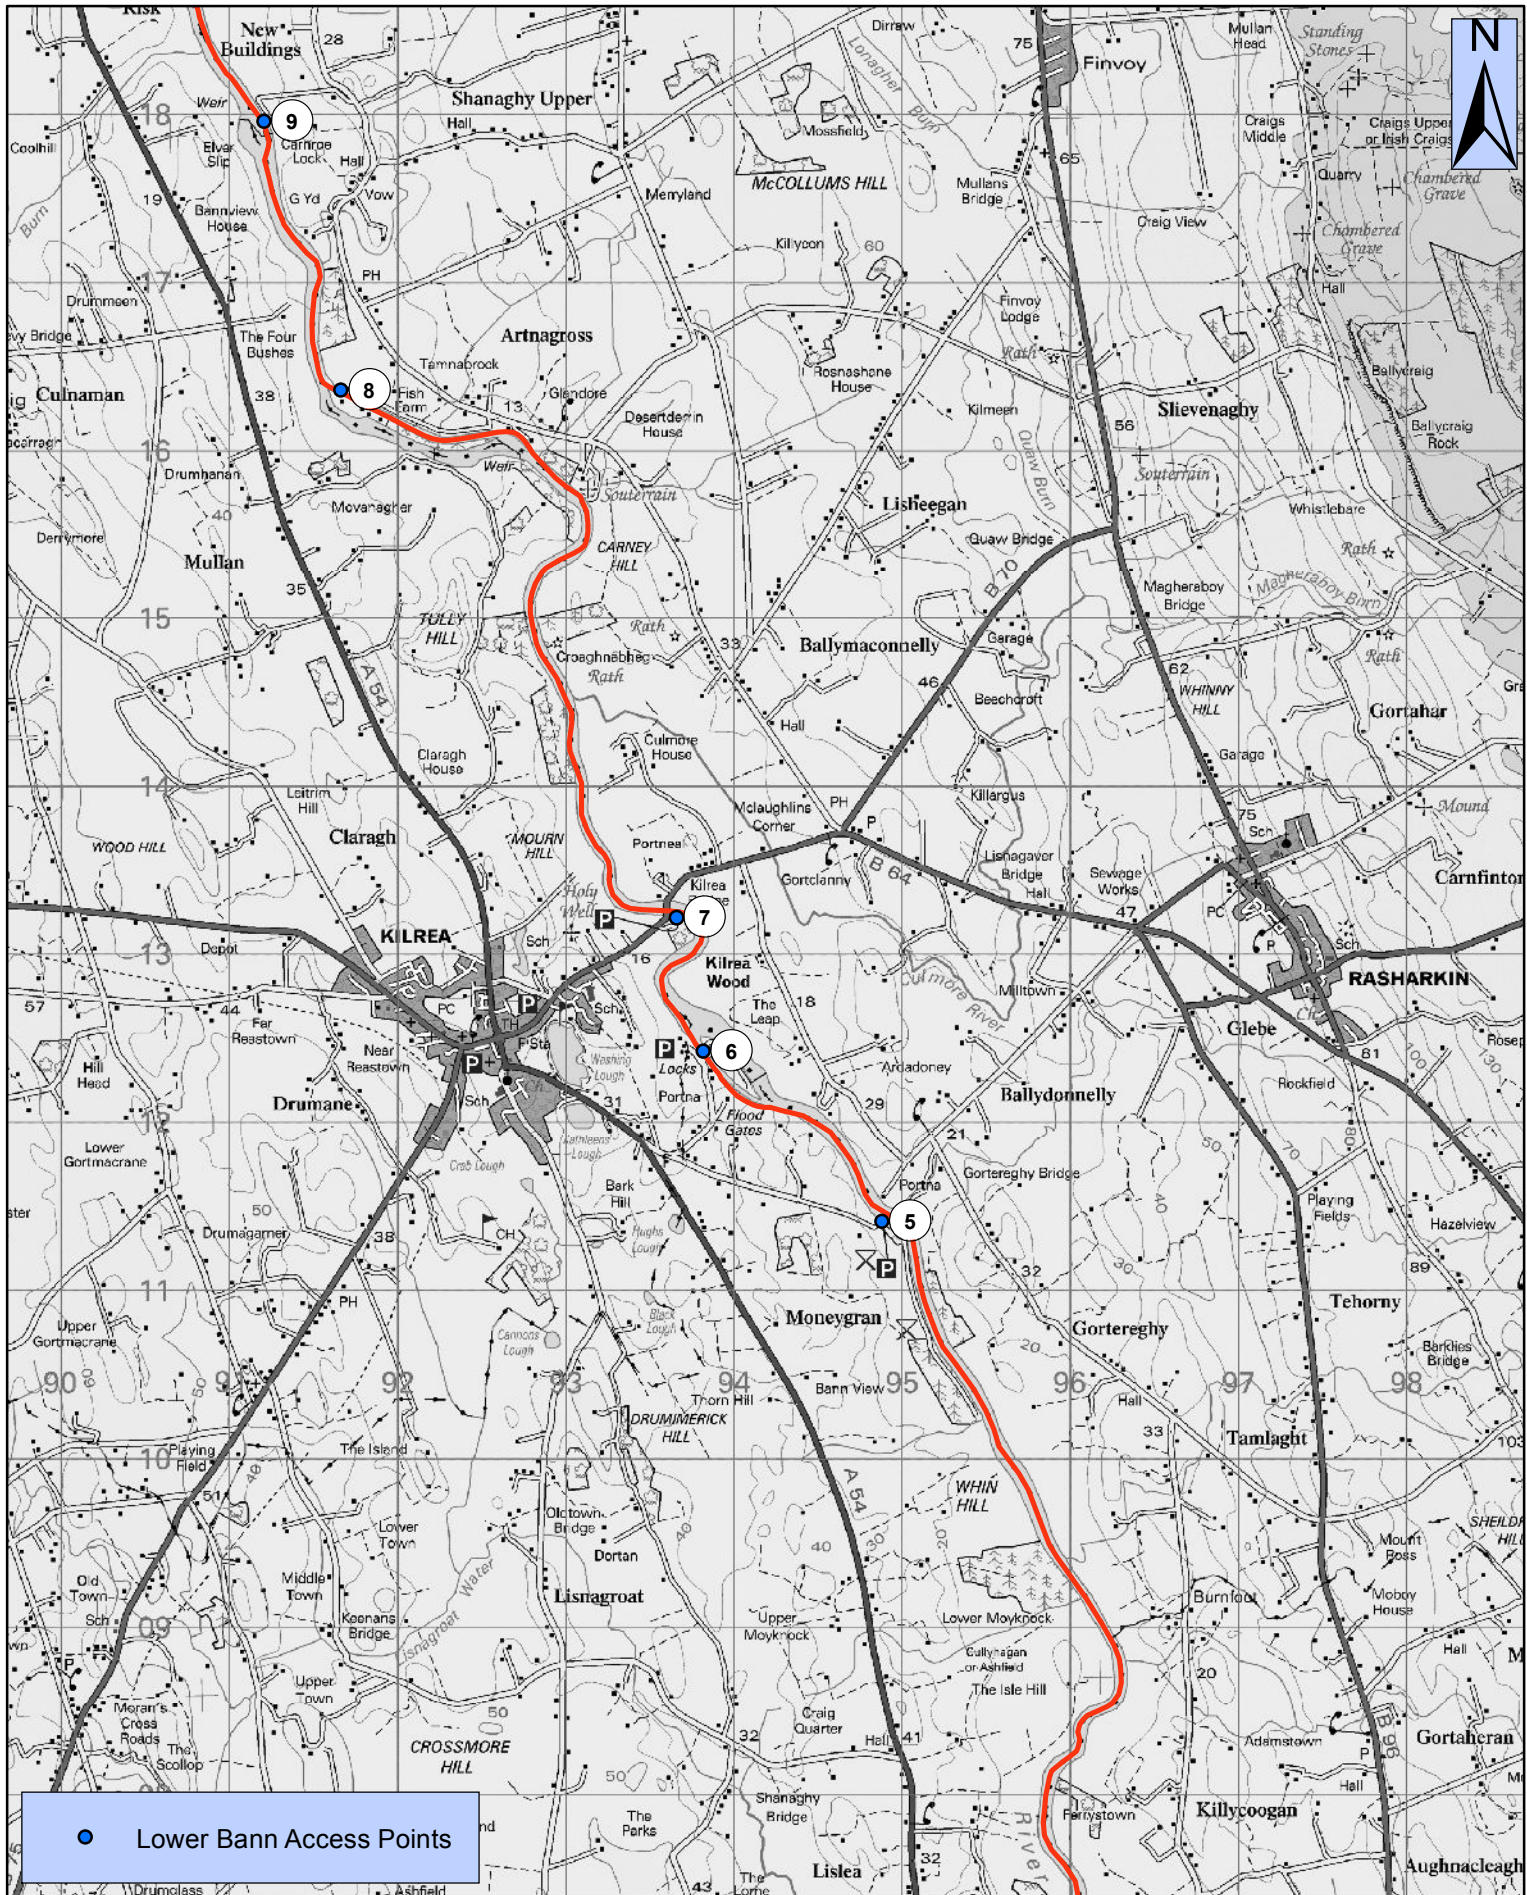

# Lower Bann Canoe Trail - Ferrystown - Carnroe

CanoeNI.com

Your definitive guide to canoeing in Northern Ireland

1:45,000

0 0.5 1 1.5 2 Miles

This material is Crown Copyright and is reproduced with the permission of Land and Property Services under delegated authority from the Controller of Her Majesty's Stationary Office. © Crown copyright and database rights NIMA ESA&LA205.2