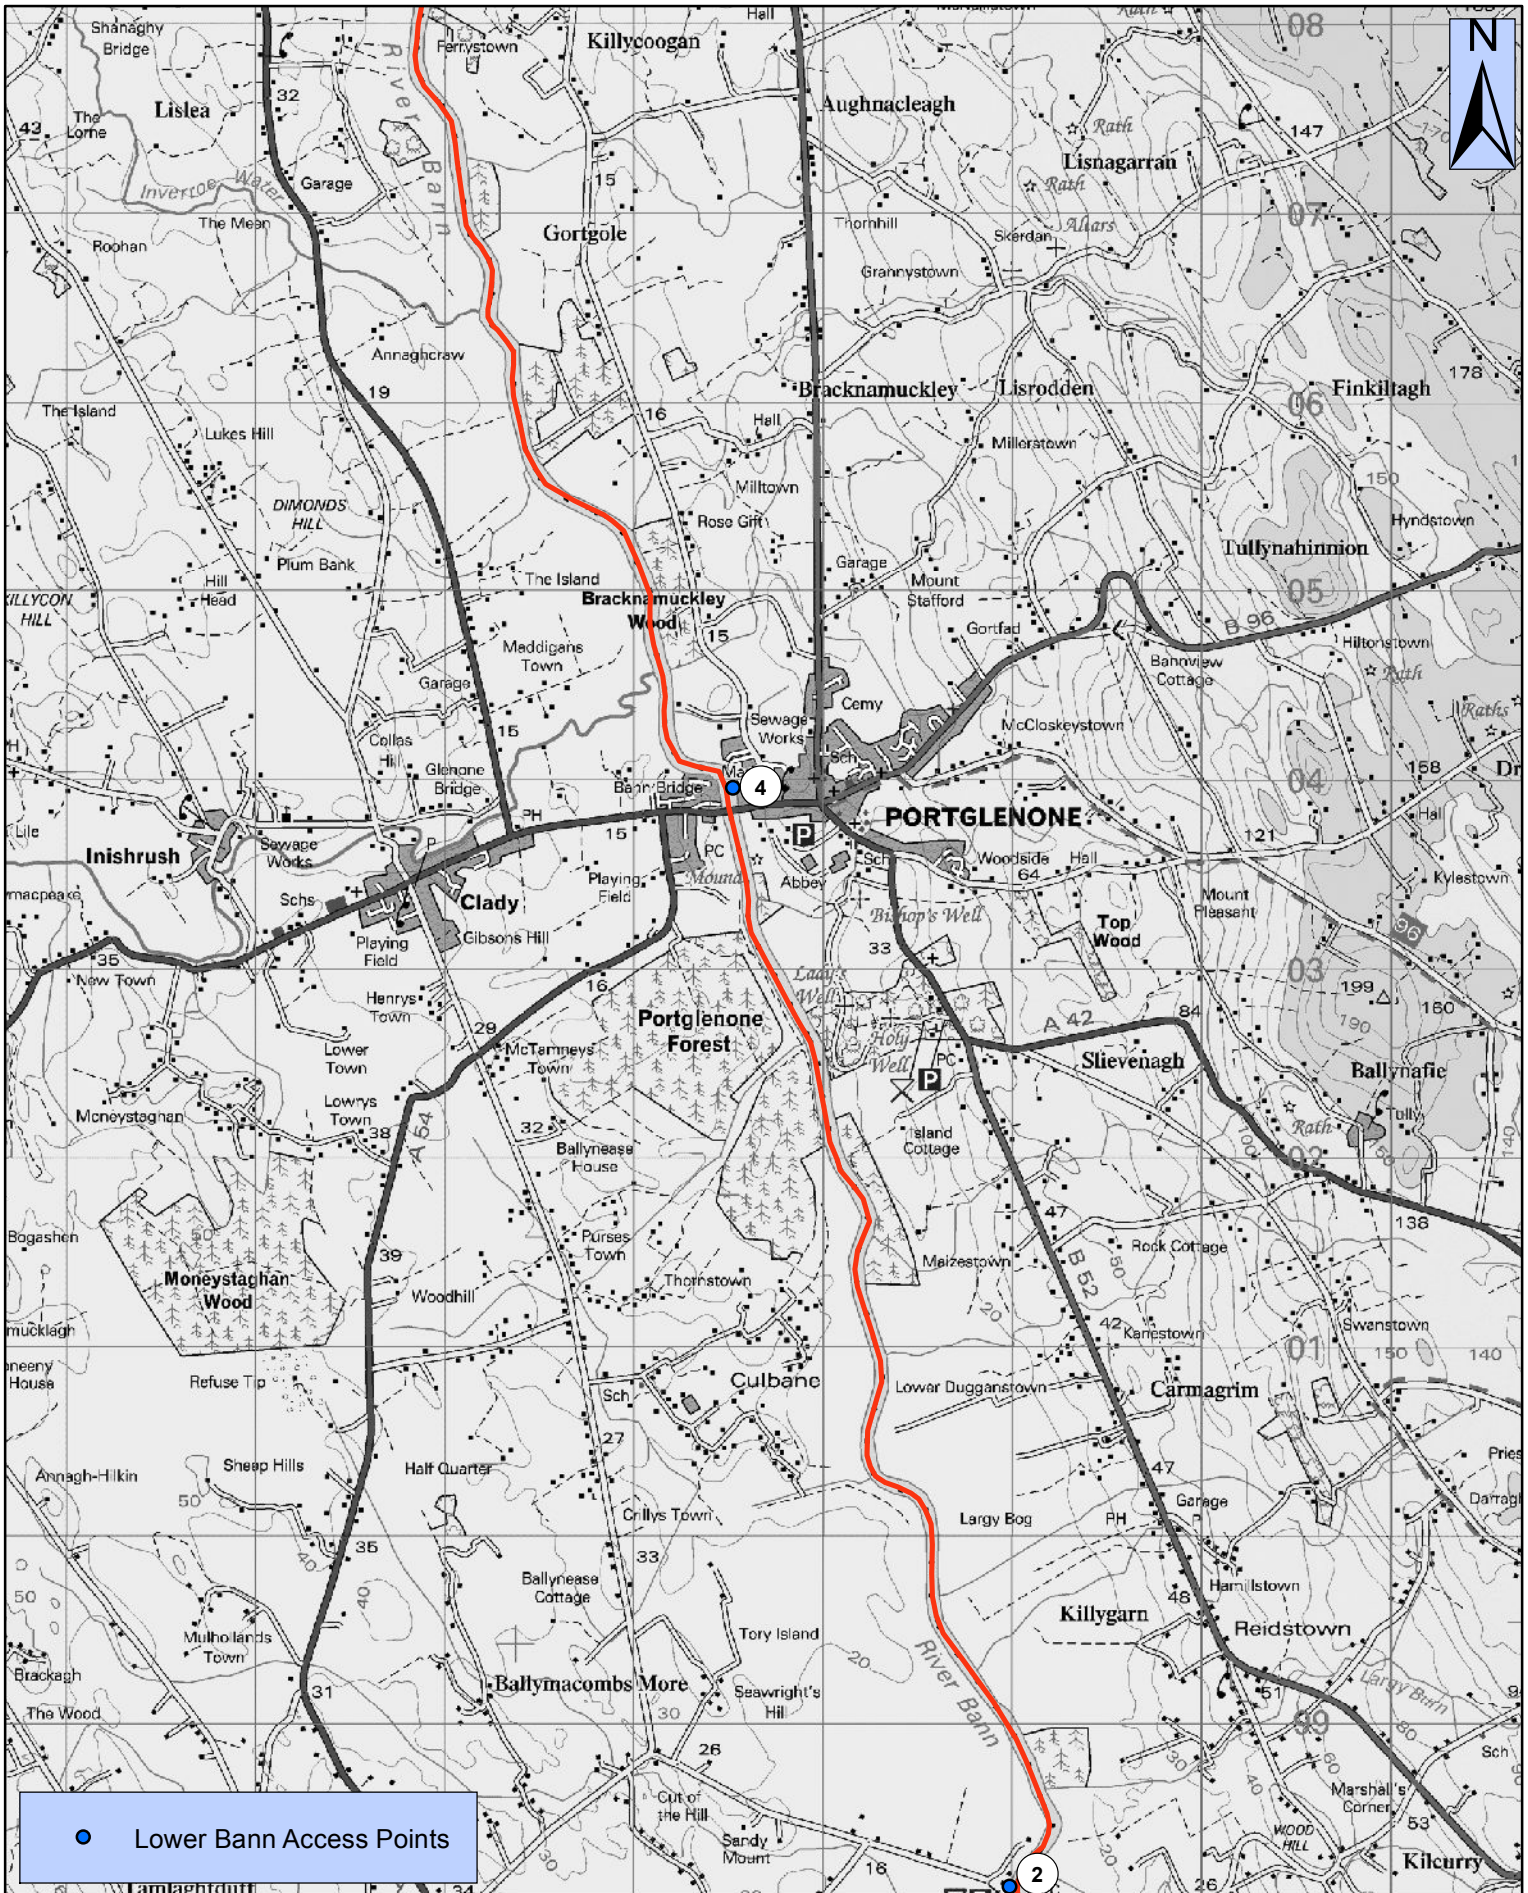

# Lower Bann Canoe Trail - Newferry - Ferrystown

● Lower Bann Access Points

CanoeNI.com

Your definitive guide to canoeing in Northern Ireland

1:40,000

This material is Crown Copyright and is reproduced with the permission of Land and Property Services under delegated authority from the Controller of Her Majesty's Stationary Office. © Crown copyright and database rights NIMA ESA&LA205.2