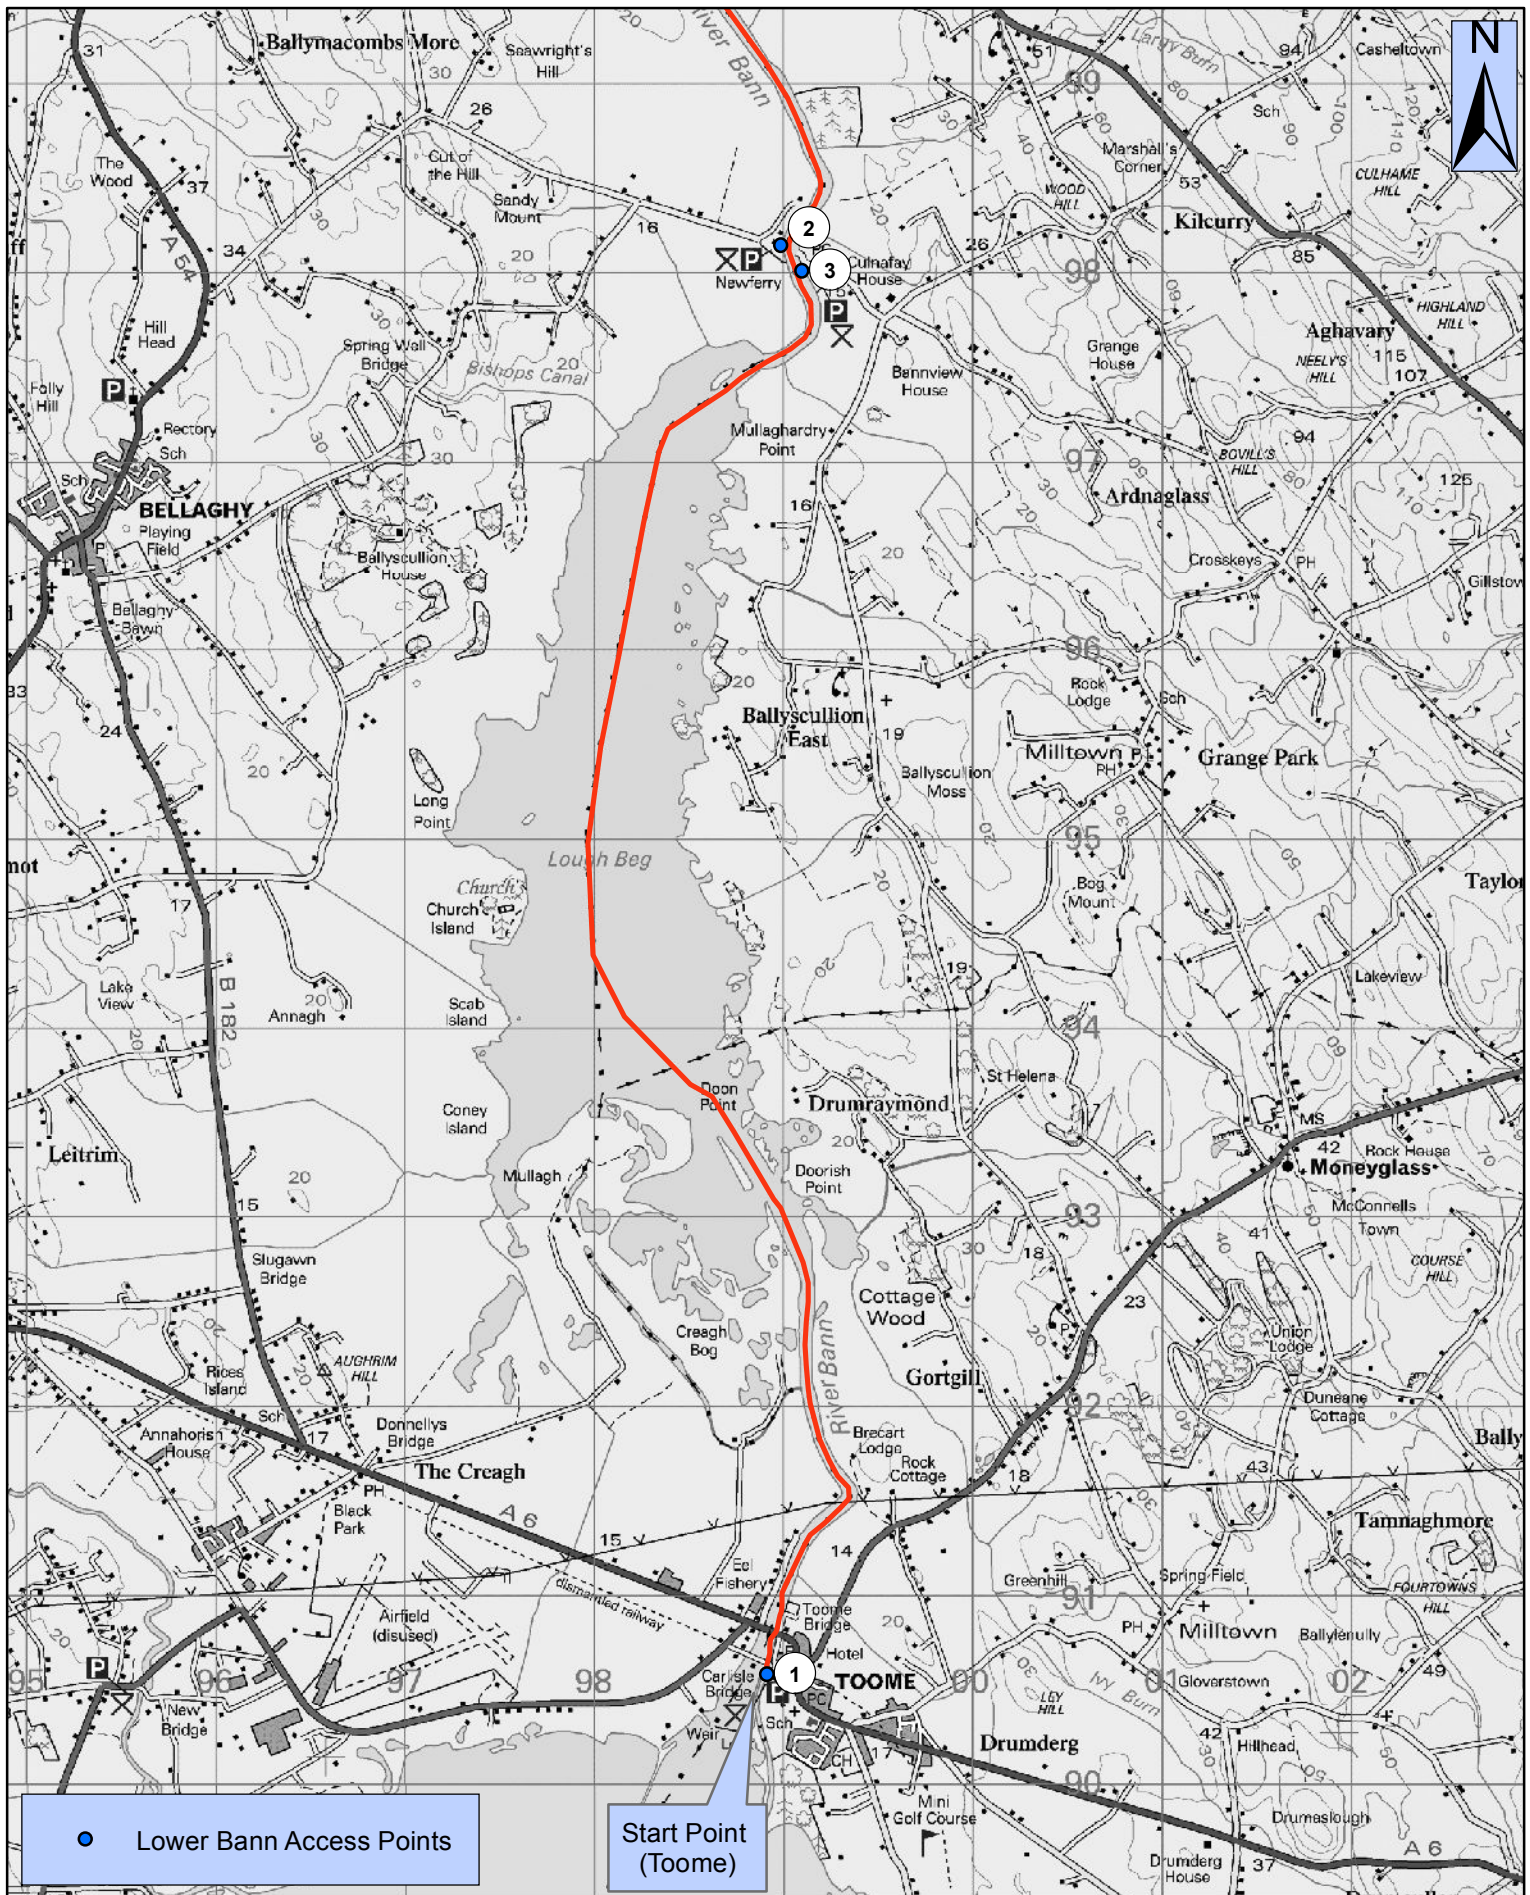

# Lower Bann Canoe Trail - Toome - Newferry

● Lower Bann Access Points

Start Point (Toome)

CanoeNI.com

Your definitive guide to canoeing in Northern Ireland

1:40,000

This material is Crown Copyright and is reproduced with the permission of Land and Property Services under delegated authority from the Controller of Her Majesty's Stationary Office. © Crown copyright and database rights NIMA ESA&LA205.2