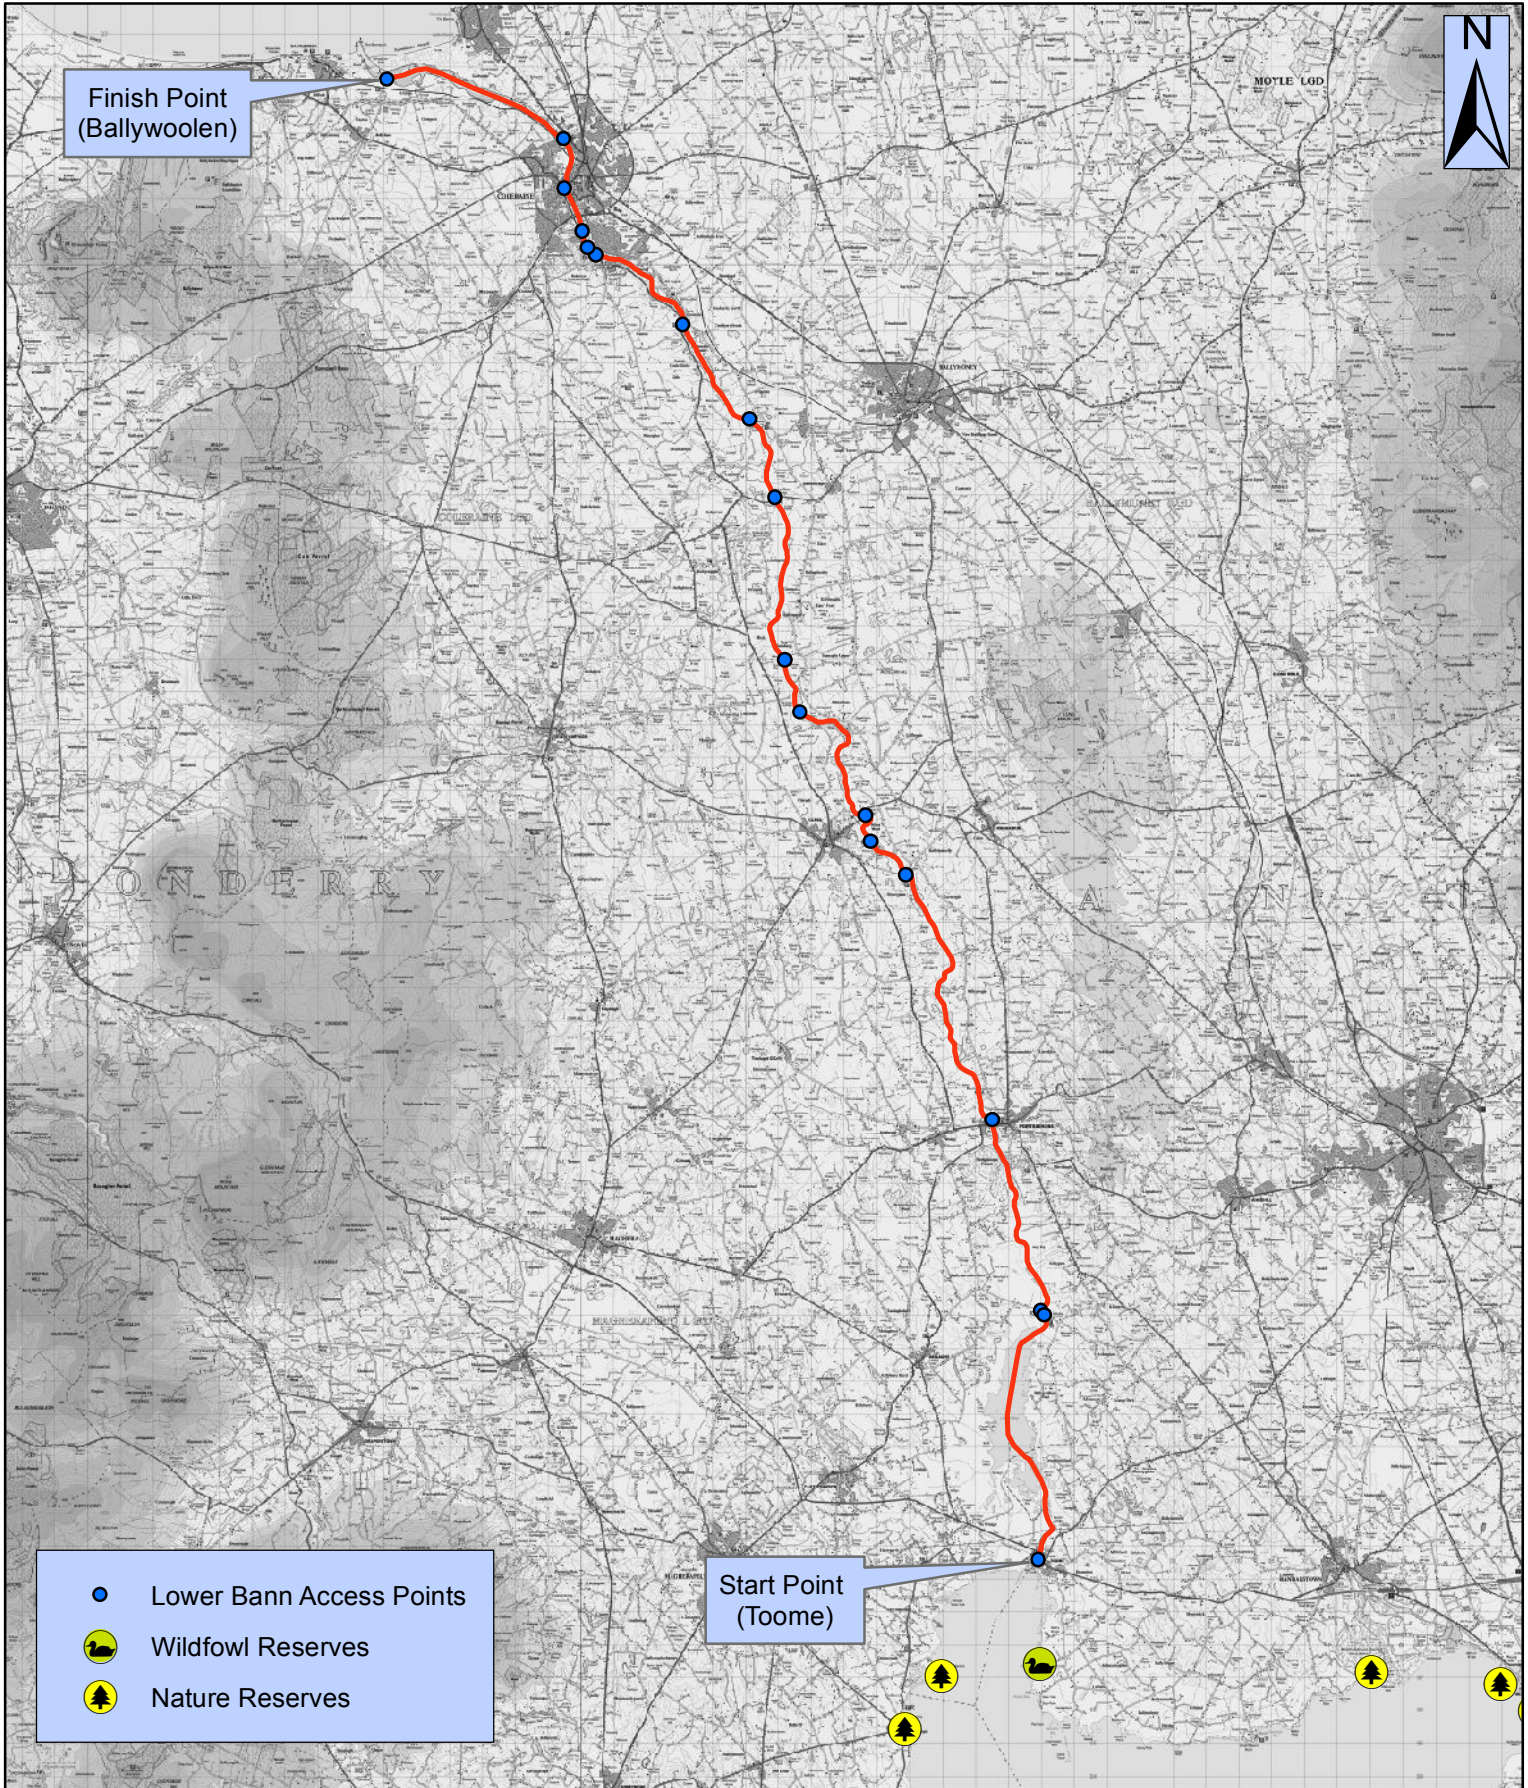

Lower Bann Canoe Trail - Overview

CanoeNI.com

Your definitive guide to canoeing in Northern Ireland

This material is Crown Copyright and is reproduced with the permission of Land and Property Services under delegated authority from the Controller of Her Majesty's Stationary Office, © Crown copyright and database rights NIMA ESA&LA205.2