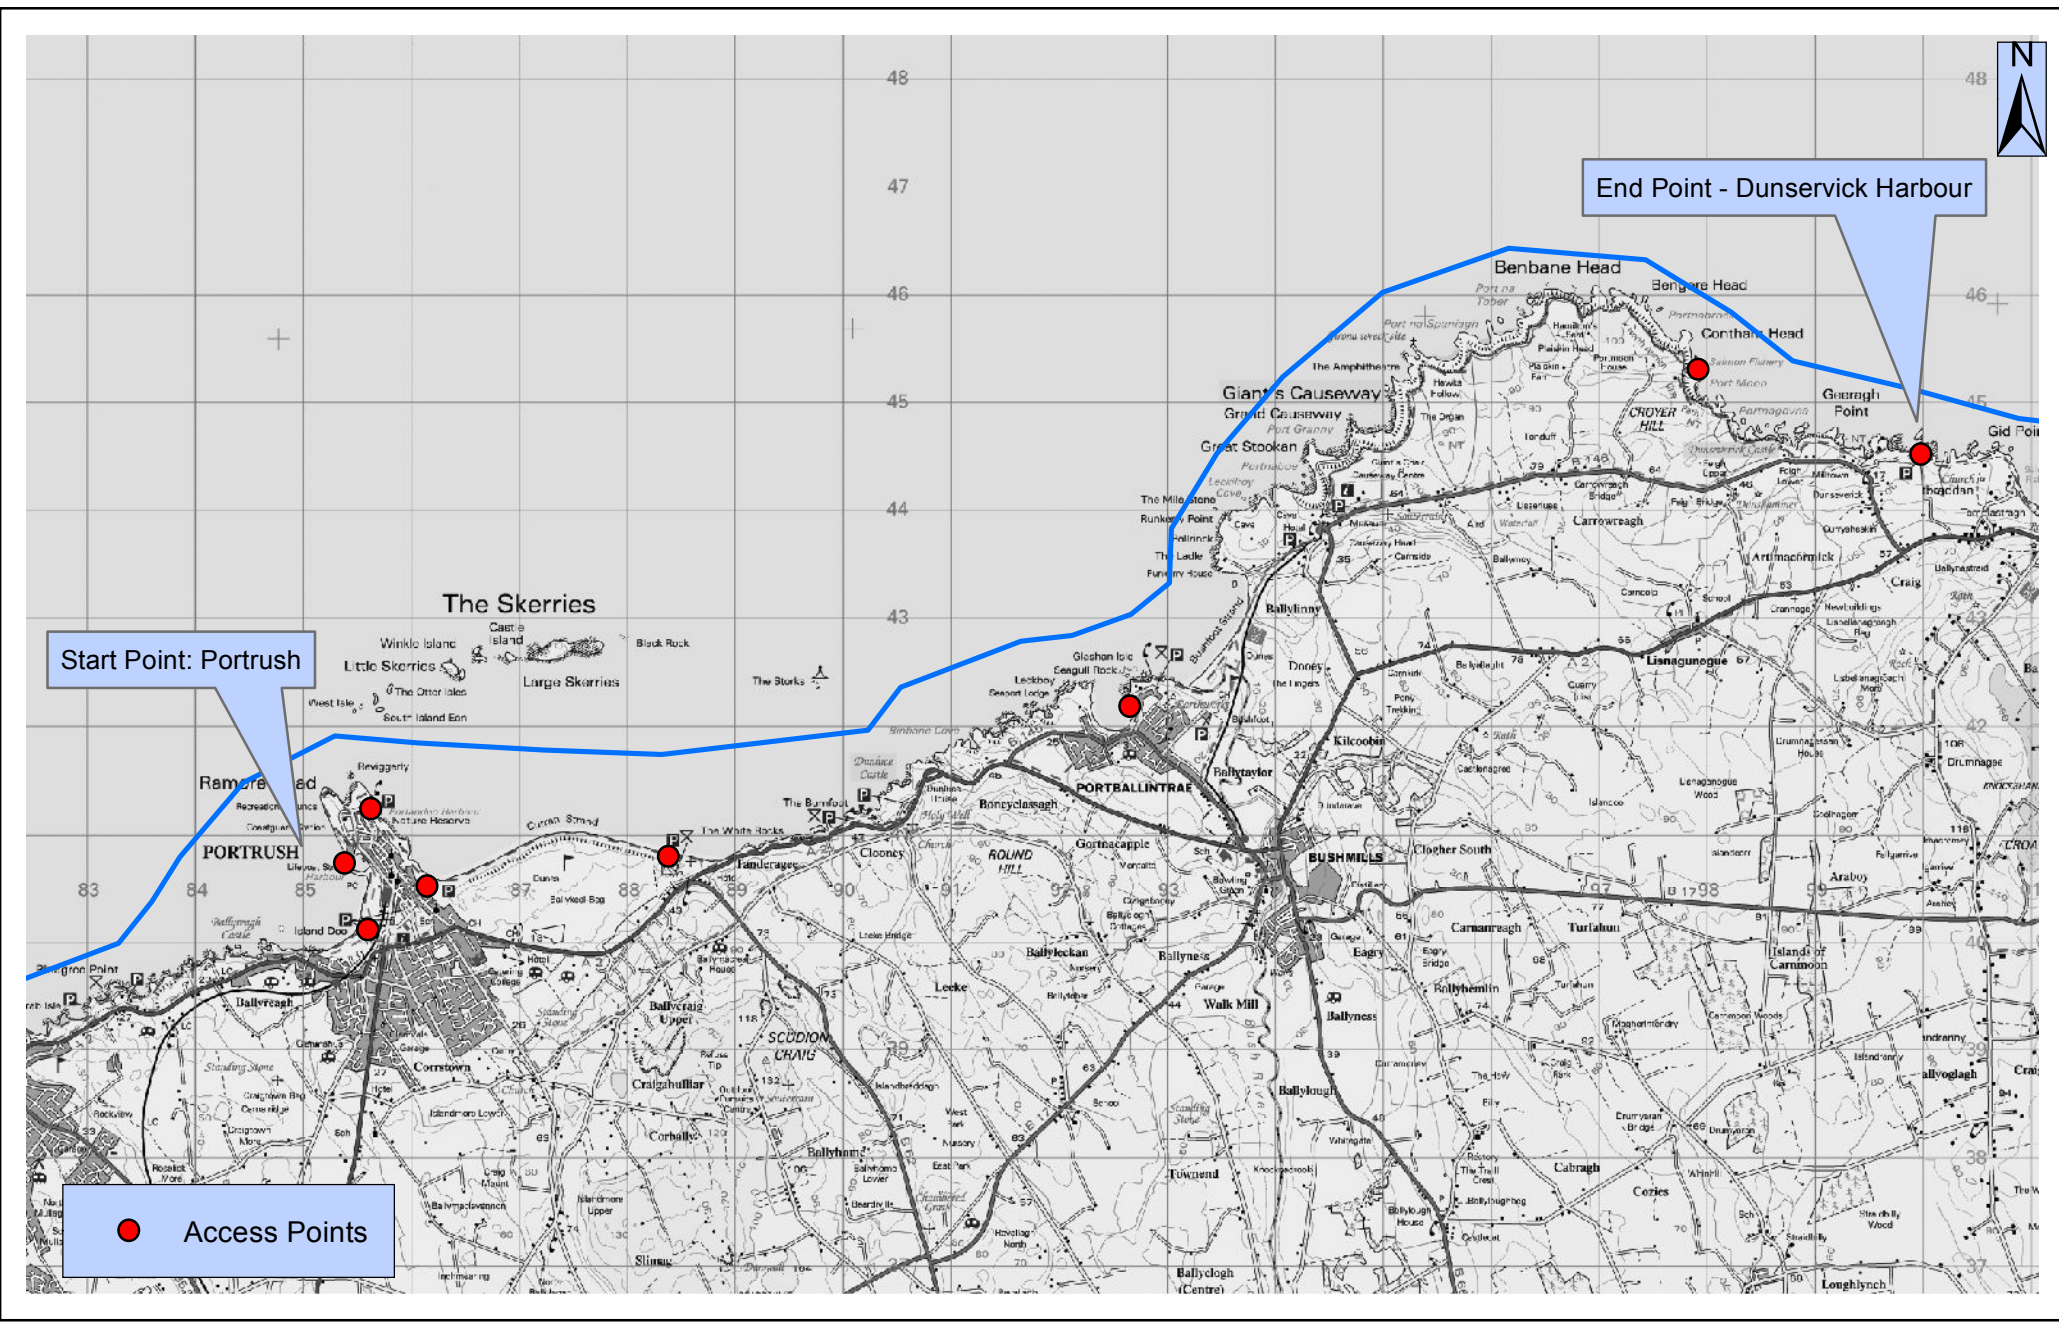

Coastal Canoe Trail Itinerary - North: Portrush - Dunservick

Start Point: Portrush

End Point - Dunservick Harbour

● Access Points

CanoeNI.com

Your definitive guide to canoeing in Northern Ireland

1:70,000

This material is Crown Copyright and is reproduced with the permission of Land and Property Services under delegated authority from the Controller of Her Majesty's Stationary Office. © Crown copyright and database rights NIMA ESA&LA205.2